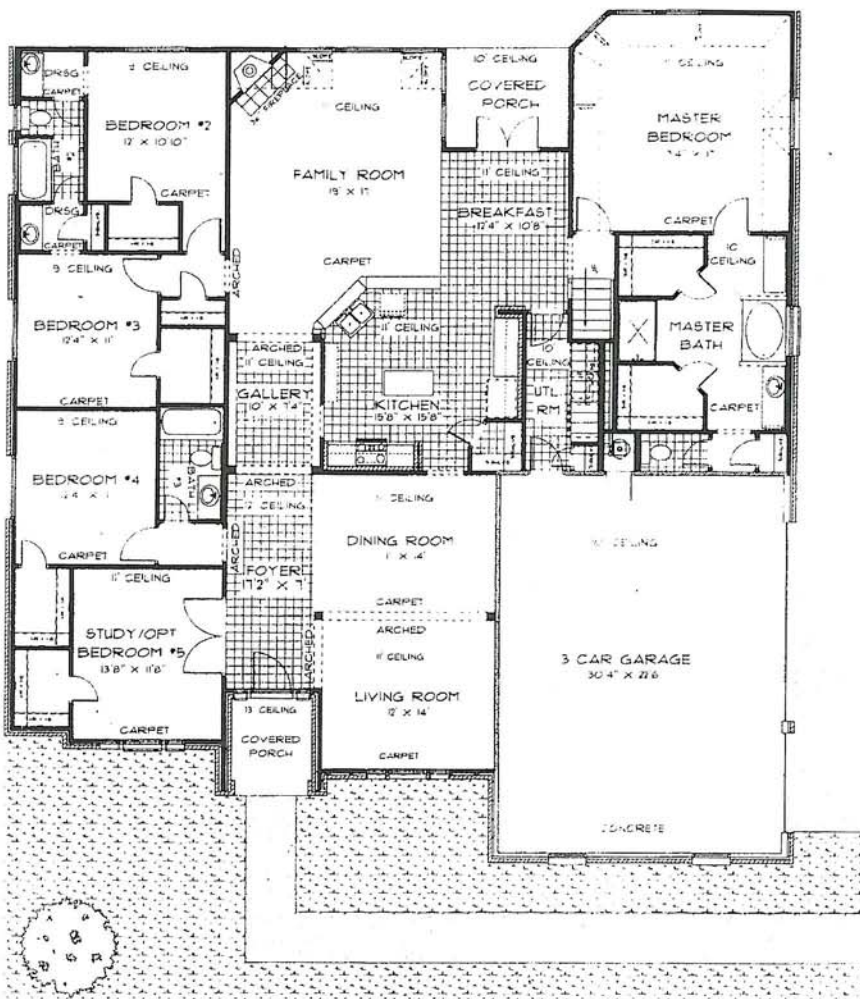

 **Spring Branch**
 The Meadows & The Estates

1106 Springfield Drive

beautiful sprawling one story Crockett plan with stone / stucco exterior
 3,042 square feet ~ 4 bedroom ~ 3 bath ~ 3 car side load garage

**Reduced to
 \$384,990**

FRONT ELEVATION

- 4 Bedrooms - 3 Full Baths*
- Study - Rock Fireplace*
- Great Wooded Lot - 1.42 Acres*
- Alarm System*
- Sprinkler System*
- Surround Sound Prewire*
- Rock Kitchen*
- Whirlpool Appliances*
- Covered Patio - Wood Deck*
- Wooden Privacy Fence*
- Corian Countertops*
- 42" Kitchen Cabinets*