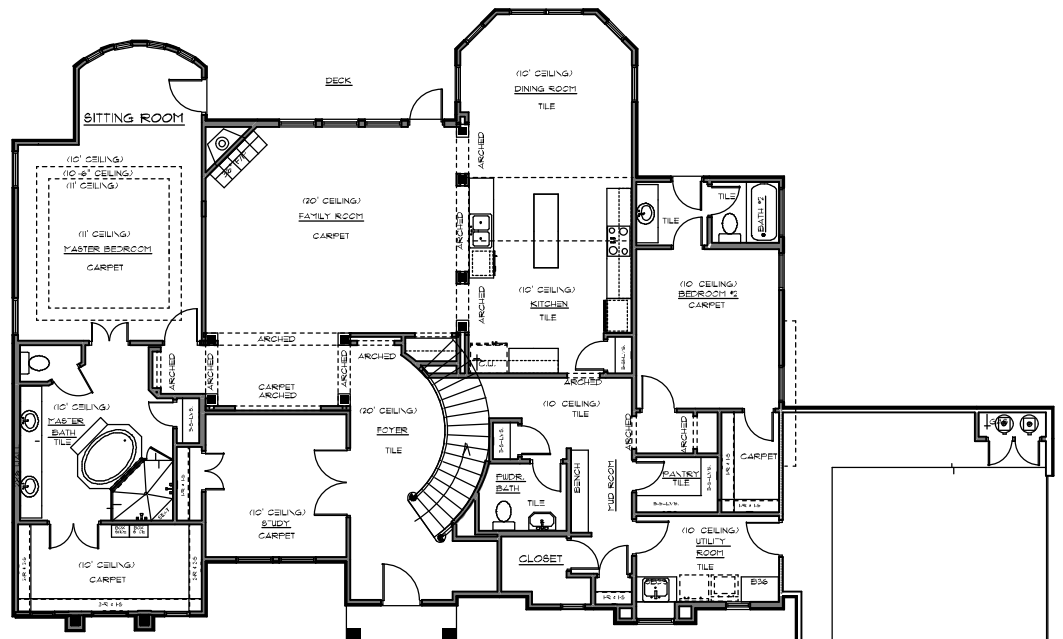

The Sienna

3,533 total living sq ft
2,580 1st floor
953 2nd floor

FRONT ELEVATION

1ST FLOOR PLAN

2ND FLOOR PLAN