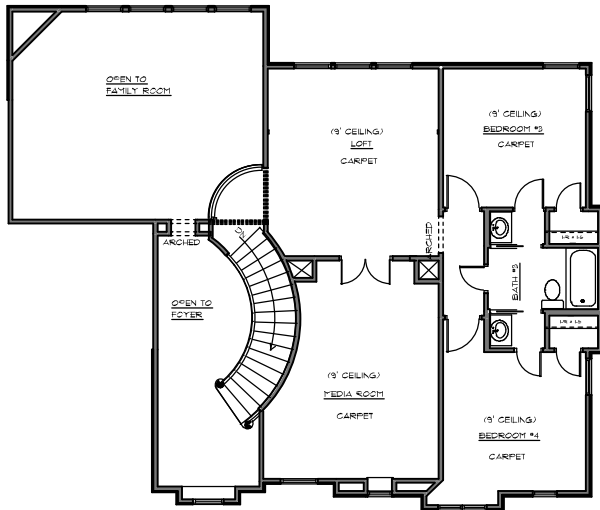

The Sienna

3,533 total living sq ft
2,580 1st floor
953 2nd floor

FRONT ELEVATION

1ST FLOOR PLAN

2ND FLOOR PLAN