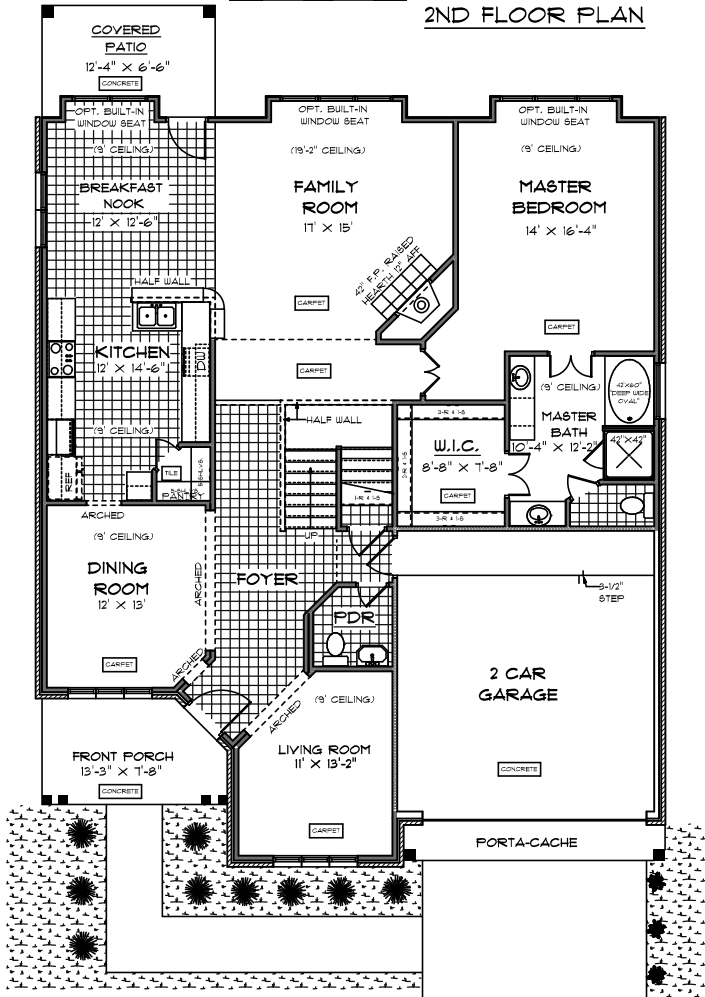

2ND FLOOR PLAN

1ST FLOOR PLAN

THE SEVILLA
 3538 SQ. FT.
 LIVING AREA

Square footage and dimensions are approximate. Floorplans are the artist's concept and may vary. All features are subject to change without notice.