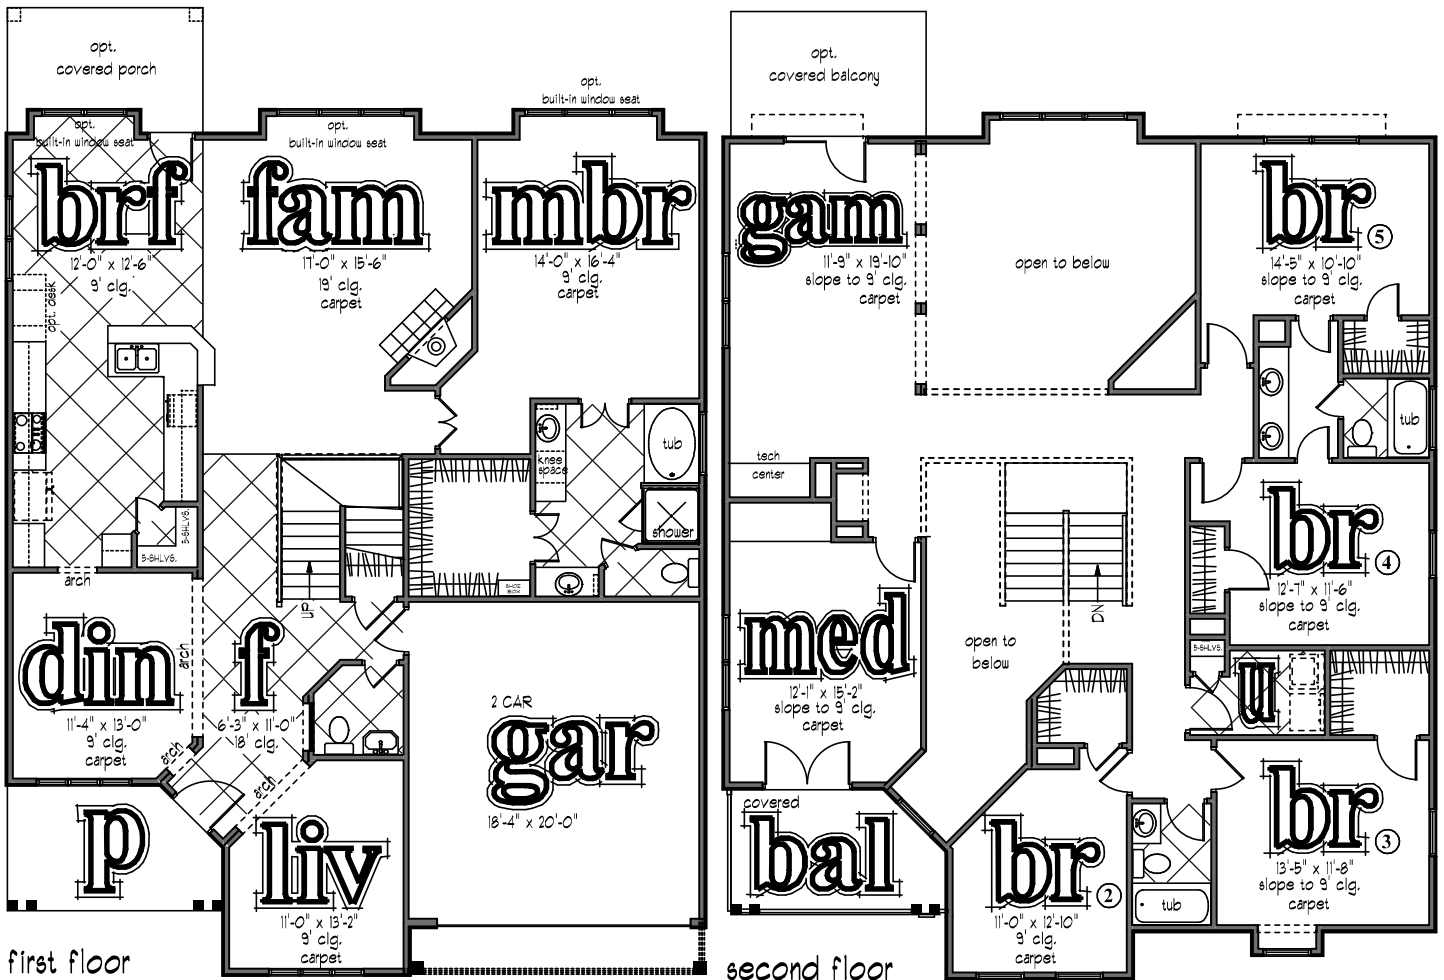

the sevilla

The Boulders @ Canyon Springs
3489 sq. ft. living area

front with optional balcony

Square footage and dimensions are approximate. Floorplans are the artist's concept and may vary. All features are subject to change without notice.