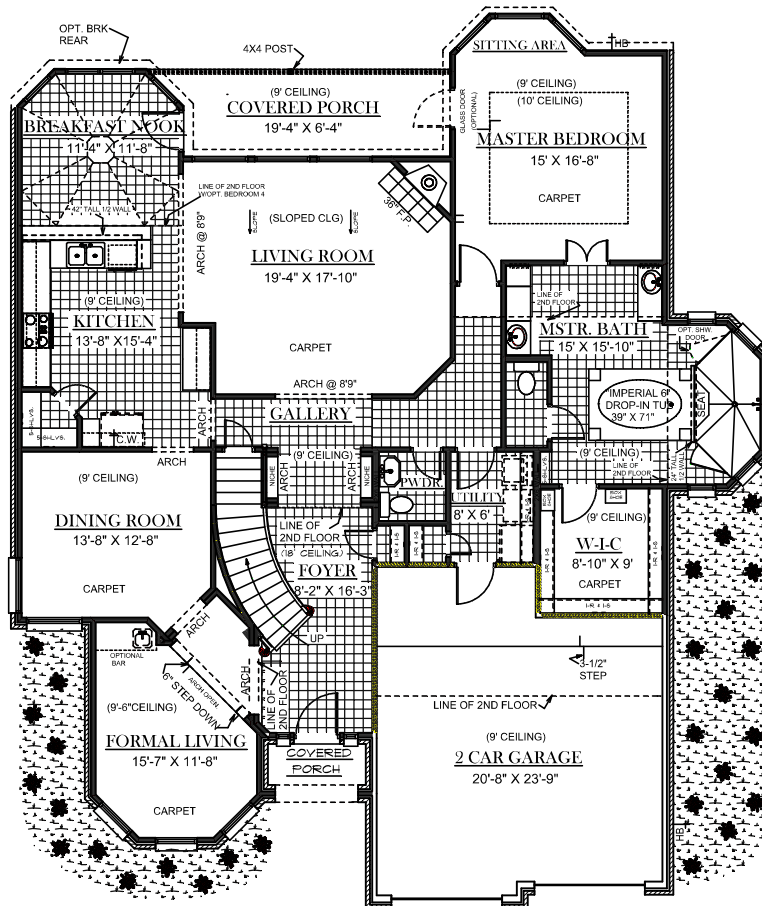

2ND FLOOR PLAN

1ST FLOOR

Square footage and dimensions are approximate. Floorplans are the artist's concept and may vary. All features are subject to change without notice.

THE ROCKINGHAM  
3190 SQ. FT.  
LIVING AREA