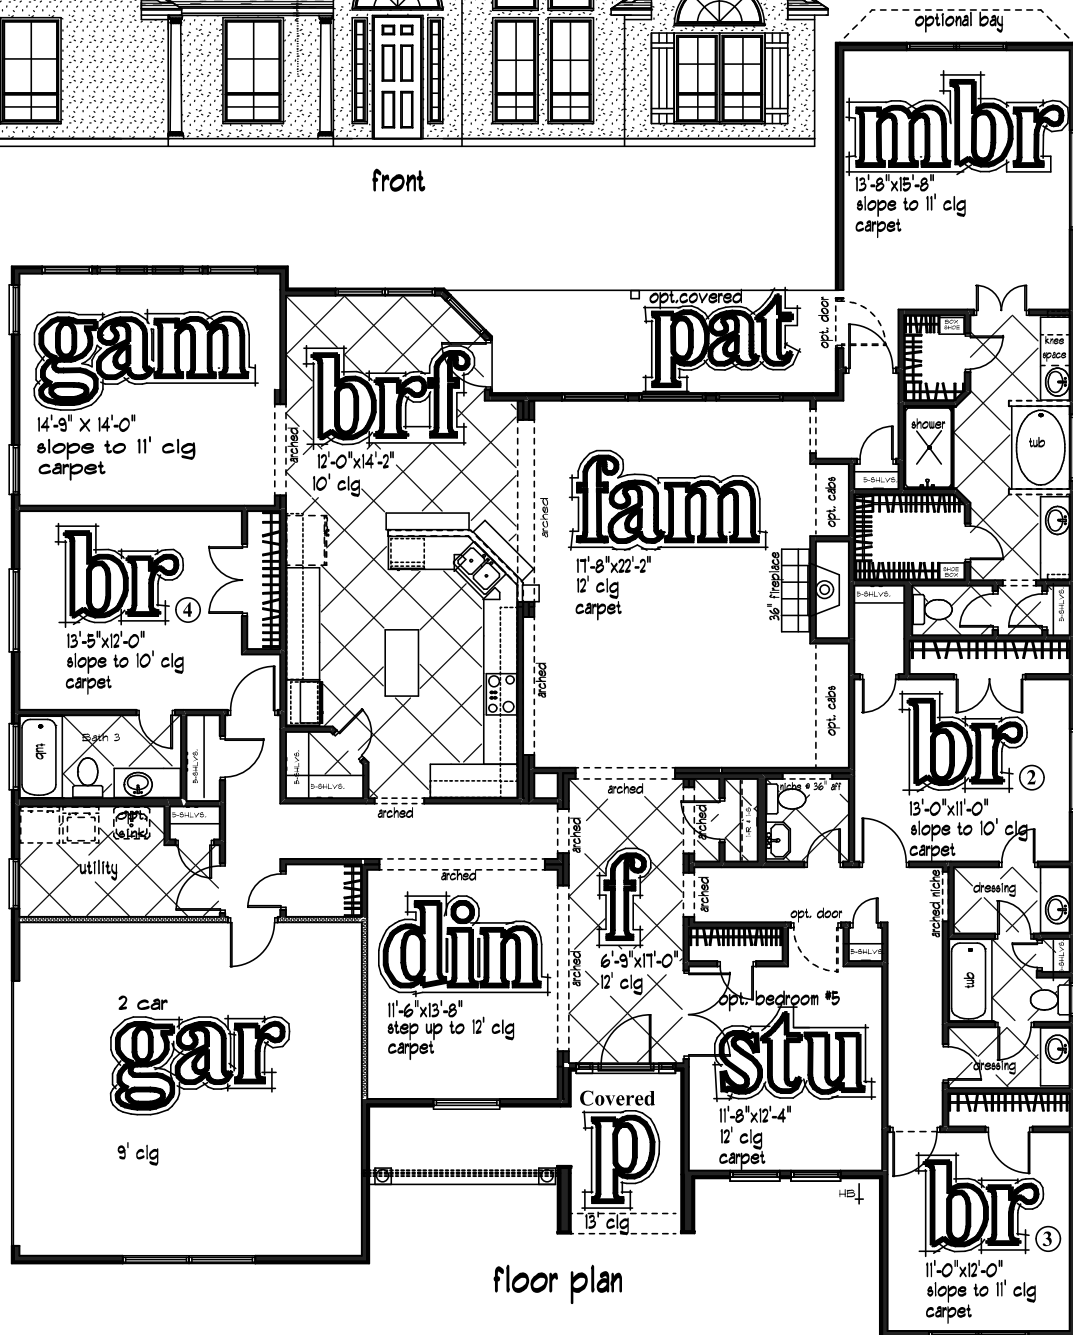

the stratford

The Reserve at Sonoma Verde
3387 sq. ft. living area

front

floor plan

Square footage and dimensions are approximate. Floorplans are the artist's concept and may vary. All features are subject to change without notice.