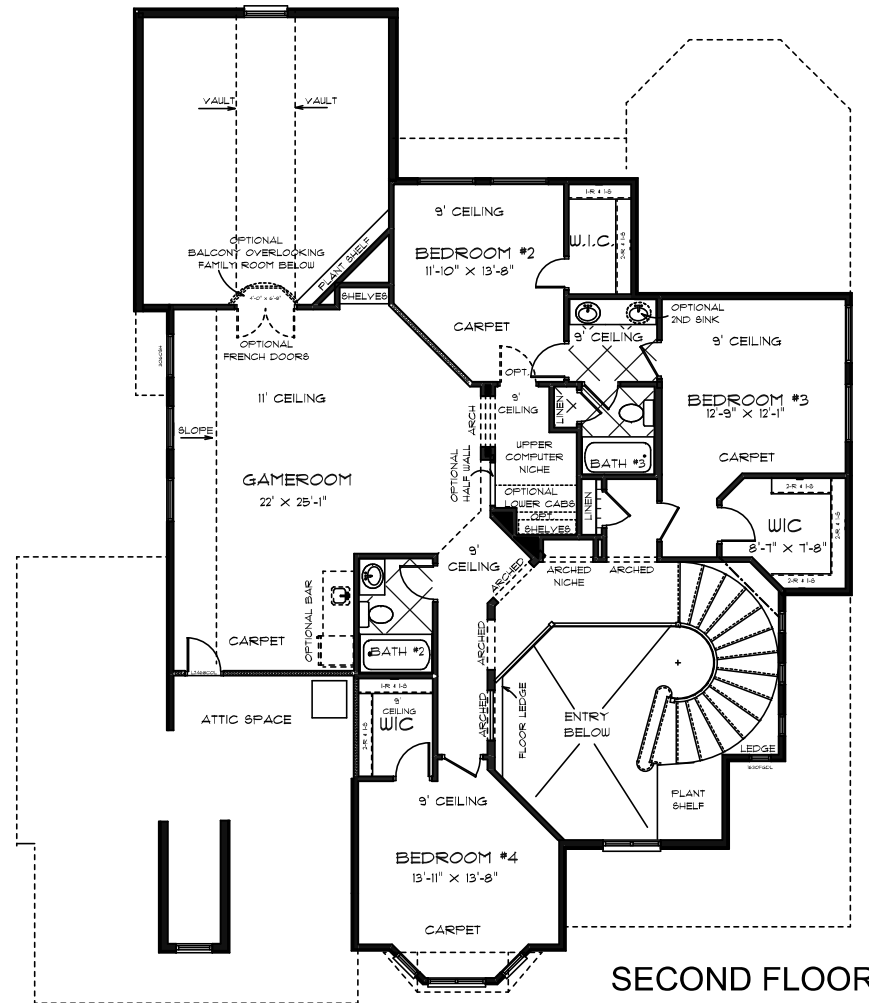

THE SEDONA

3771 SQ. FT. LIVING AREA

The Reserve at Sonoma Verde

FRONT ELEVATION

FIRST FLOOR

SECOND FLOOR

Square footage and dimensions are approximate. Floorplans are the artist's concept and may vary. All features are subject to change without notice.