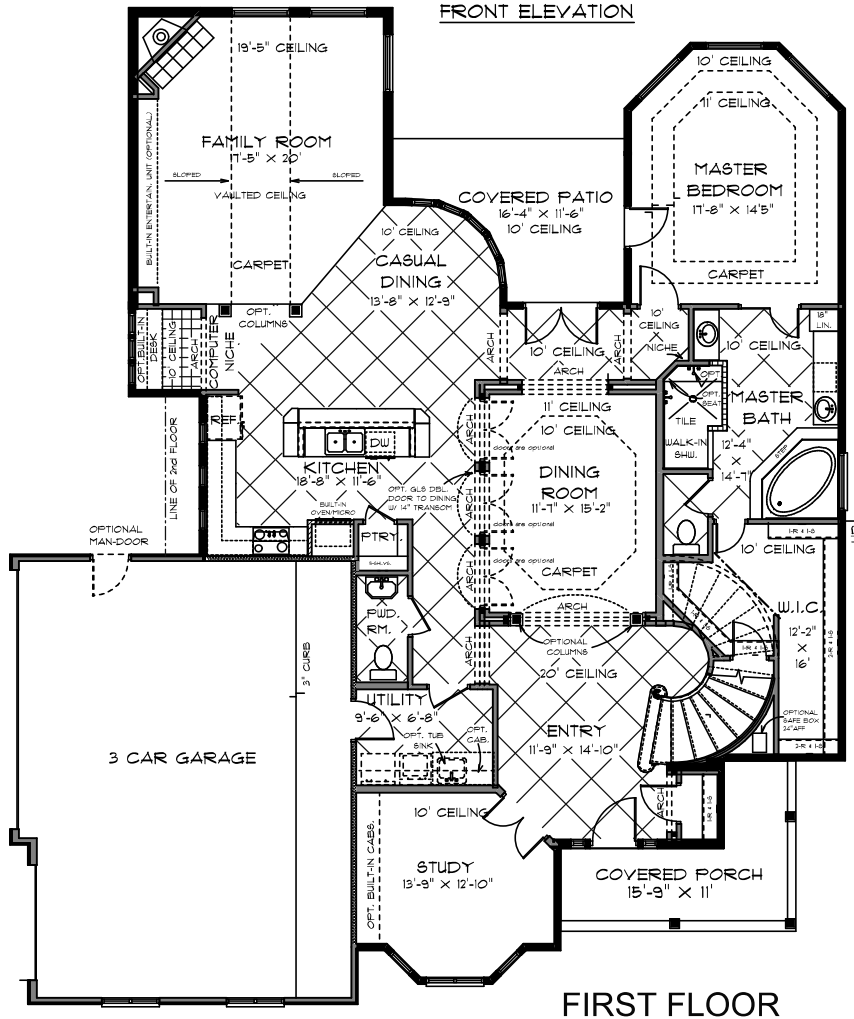

THE SEDONA

3771 SQ. FT. LIVING AREA

The Reserve at Sonoma Verde

FRONT ELEVATION

FIRST FLOOR

SECOND FLOOR

Square footage and dimensions are approximate. Floorplans are the artist's concept and may vary. All features are subject to change without notice.