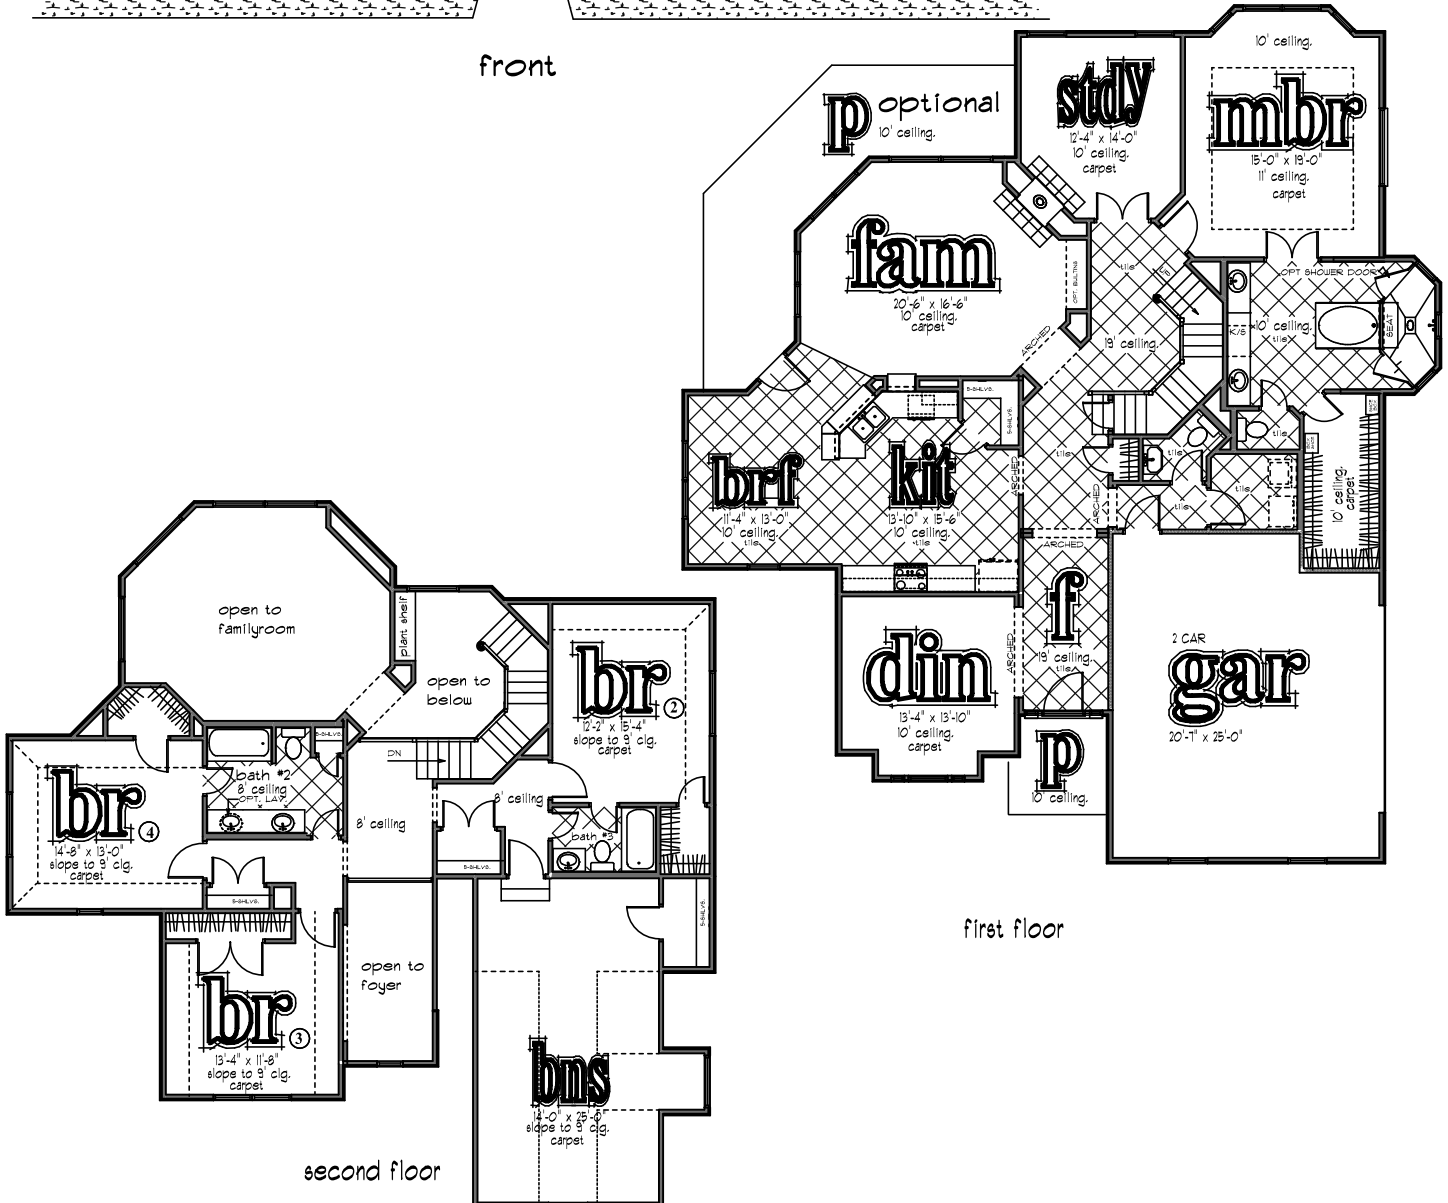

# the nottingham

The Reserve at Sonoma Verde  
 3185 sq. ft. living area  
 3618 sq. ft. living area w/bonusroom

front

Square footage and dimensions are approximate. Floorplans are the artist's concept and may vary. All features are subject to change without notice.