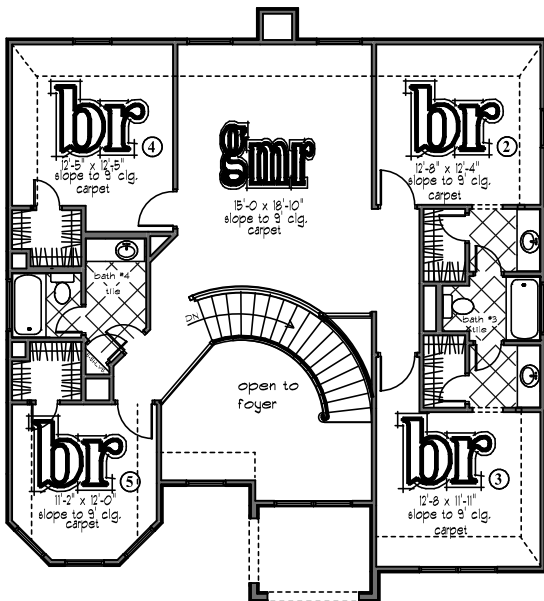

the laredo

The Reserve at Sonoma Verde
3596 sq. ft. living area

front

second floor

first floor

Square footage and dimensions are approximate. Floorplans are the artist's concept and may vary. All features are subject to change without notice.