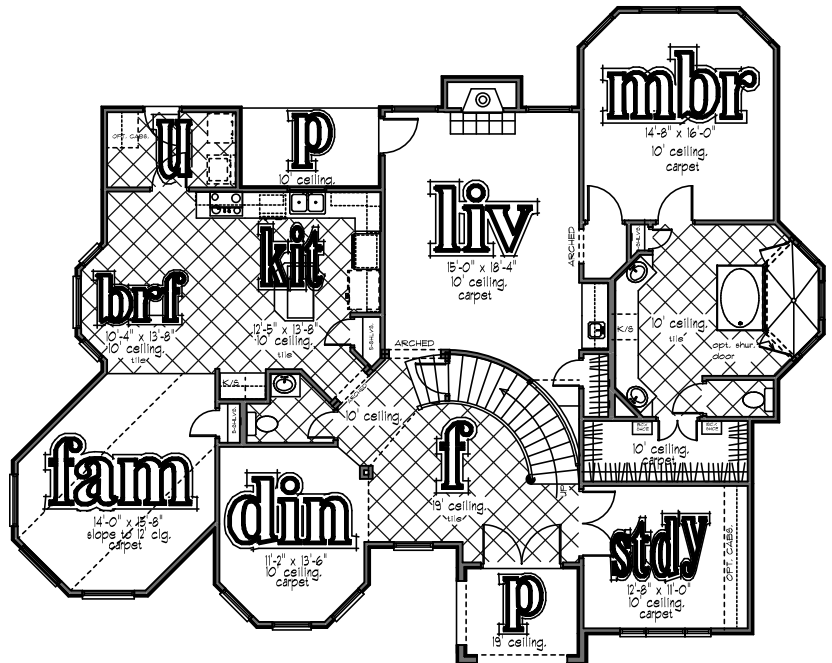

the laredo

The Reserve at Sonoma Verde
3596 sq. ft. living area

front

second floor

first floor

Square footage and dimensions are approximate. Floorplans are the artist's concept and may vary. All features are subject to change without notice.