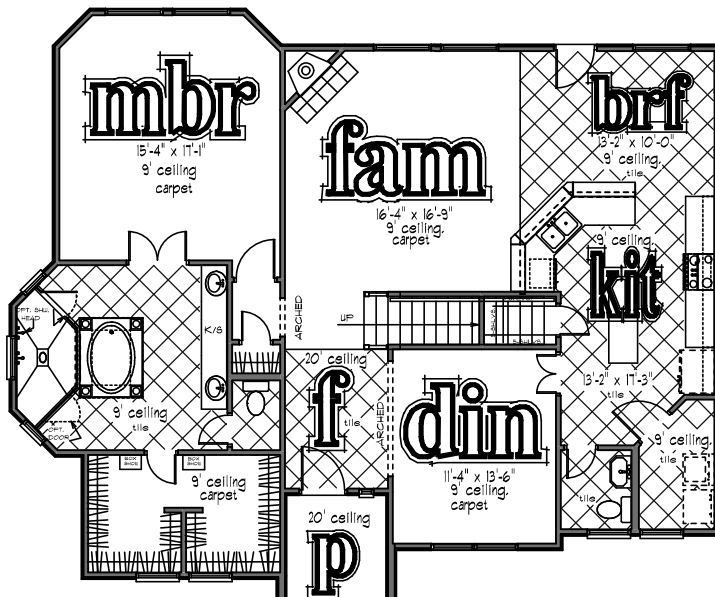

# the dallas 11

The Reserve at Sonoma Verde  
3141 sq. ft. living area

front

garage front

floorplan

first floor

second floor

Square footage and dimensions are approximate. Floorplans are the artist's concept and may vary. All features are subject to change without notice.