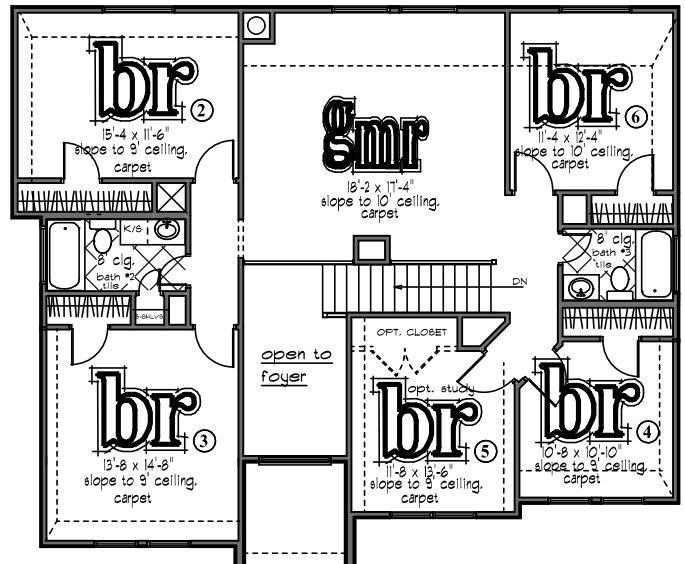

# the dallas 11

The Reserve at Sonoma Verde  
3141 sq. ft. living area

front

garage front

floorplan

first floor

second floor

Square footage and dimensions are approximate. Floorplans are the artist's concept and may vary. All features are subject to change without notice.