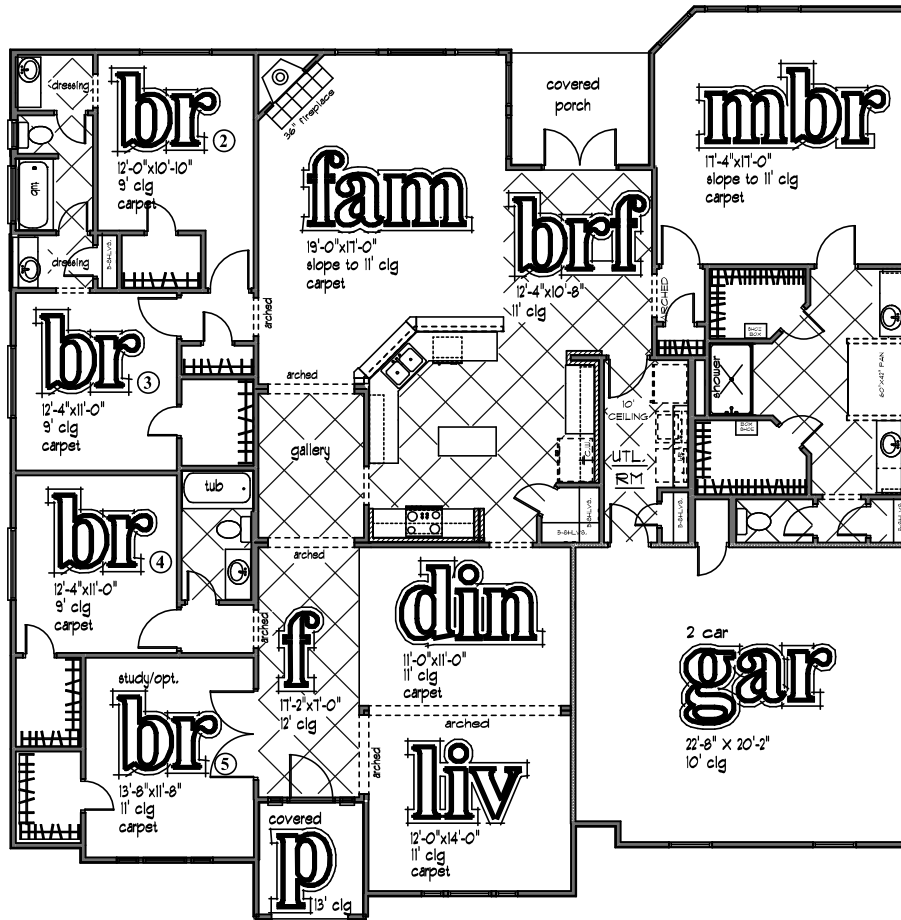

the crockett

The Reserve at Sonoma Verde
2969 sq. ft. living area

front

floor plan

Square footage and dimensions are approximate. Floorplans are the artist's concept and may vary. All features are subject to change without notice.