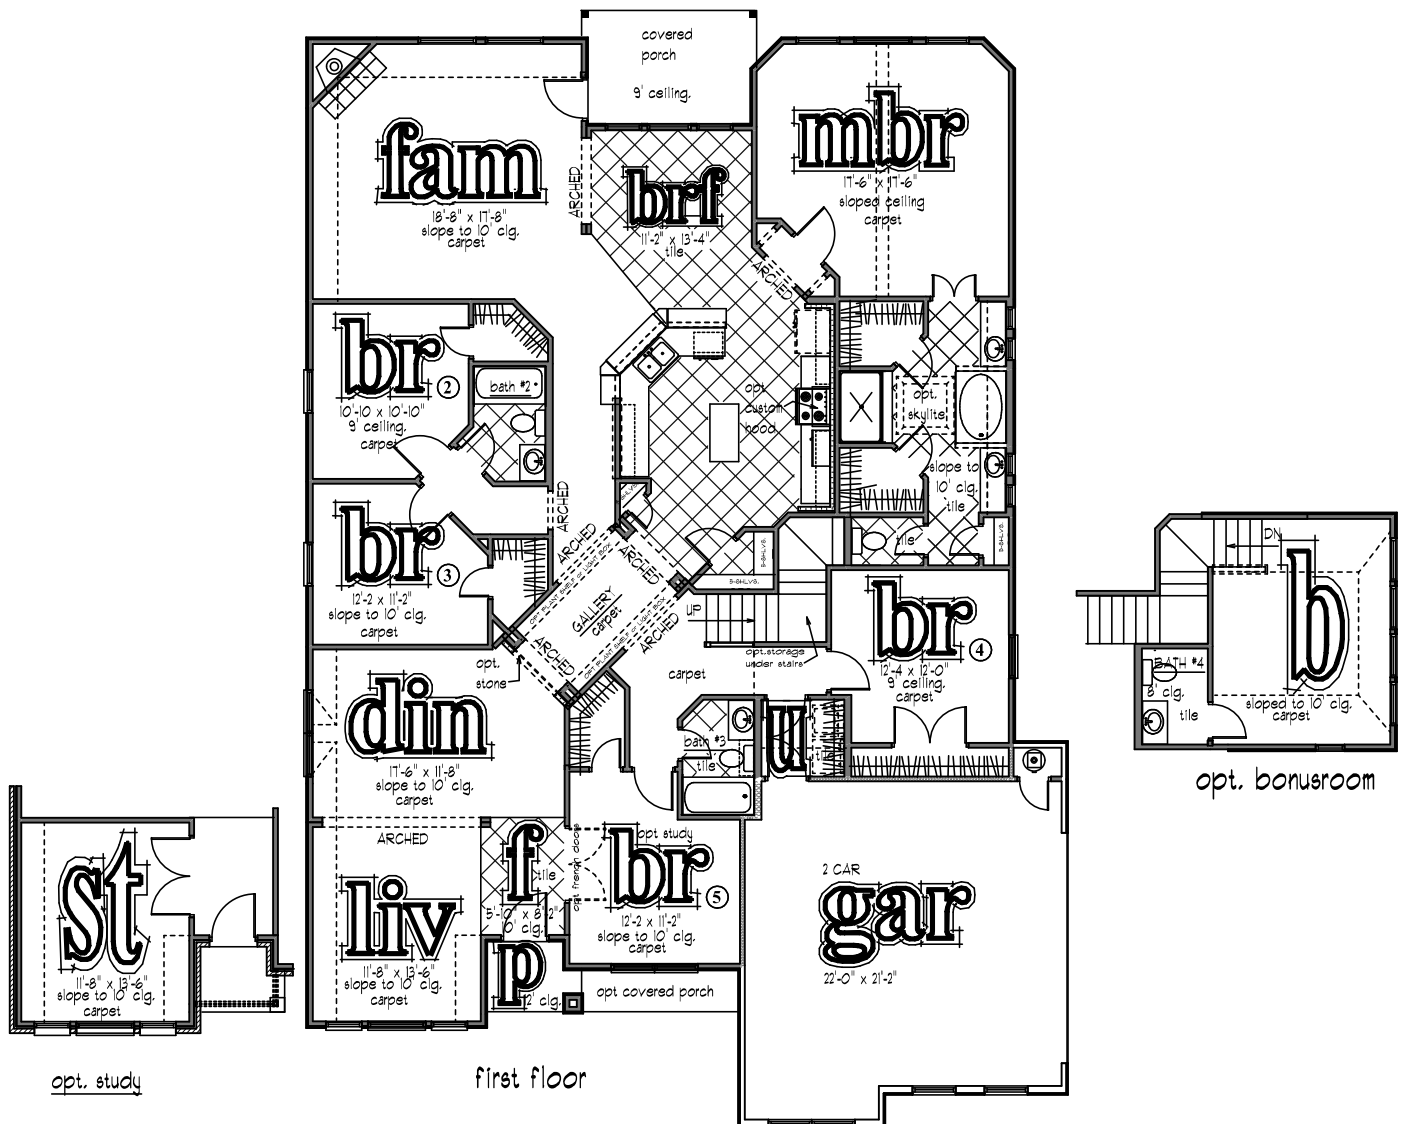

the cheyenne

The Reserve at Sonoma Verde
 2892 sq. ft. living area
 3130 sq. ft. living area w/opt Bonus

front

Square footage and dimensions are approximate. Floorplans are the artist's concept and may vary. All features are subject to change without notice.