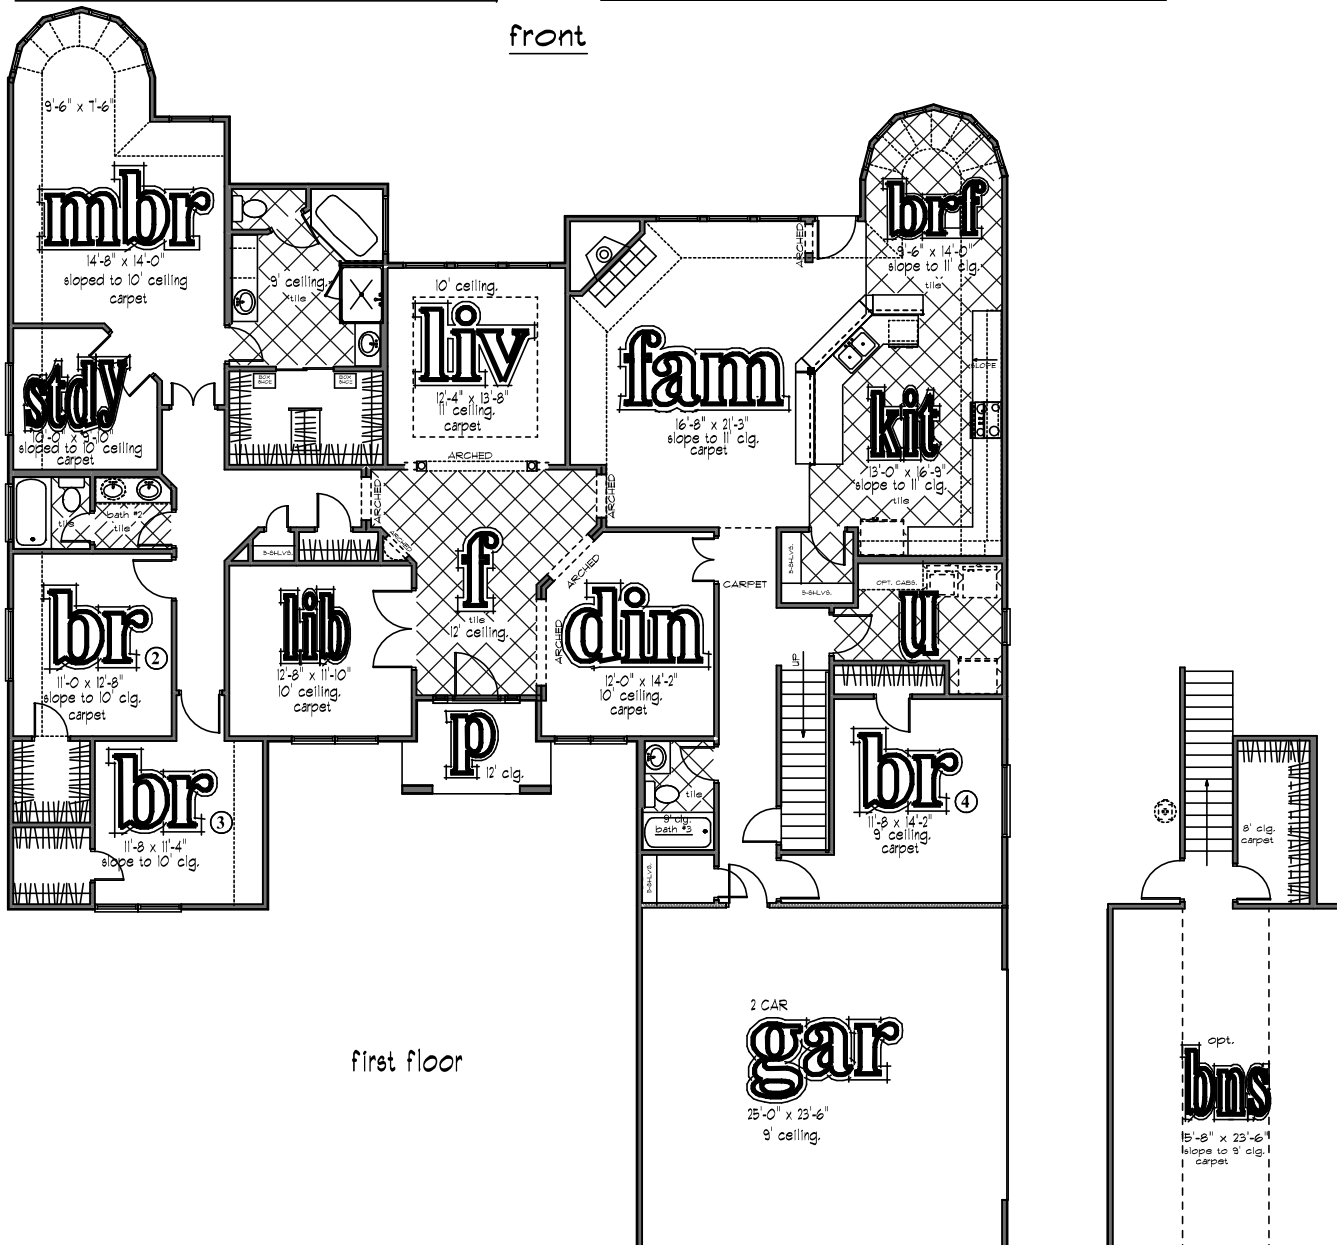

the cezano

The Reserve at Sonoma Verde
 3242 sq. ft. living area
 3728 sq. ft. living area w/bonus

front

Square footage and dimensions are approximate. Floorplans are the artist's concept and may vary. All features are subject to change without notice.