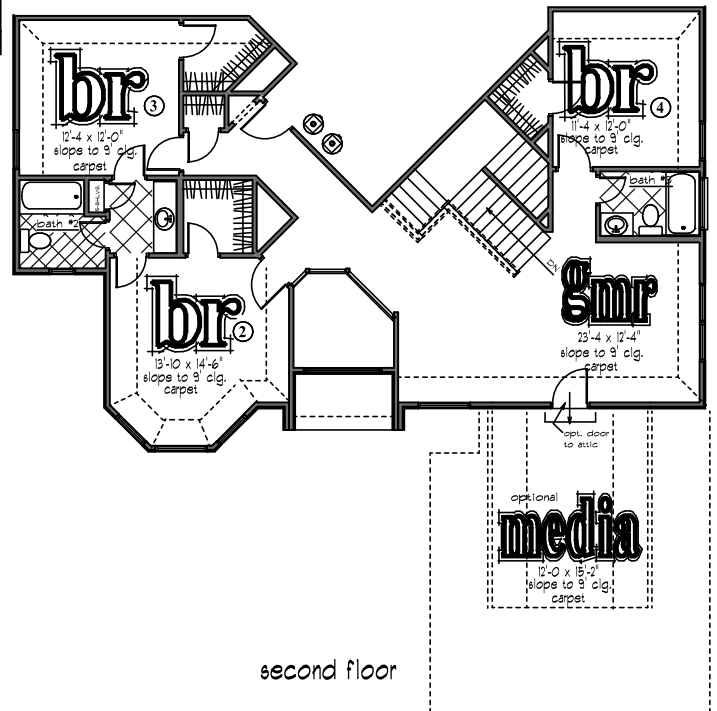

the cambridge

The Reserve at Sonoma Verde
 3412 sq. ft. living area
 3594 sq. ft. living area w/ media

front

first floor

second floor

Square footage and dimensions are approximate. Floorplans are the artist's concept and may vary. All features are subject to change without notice.