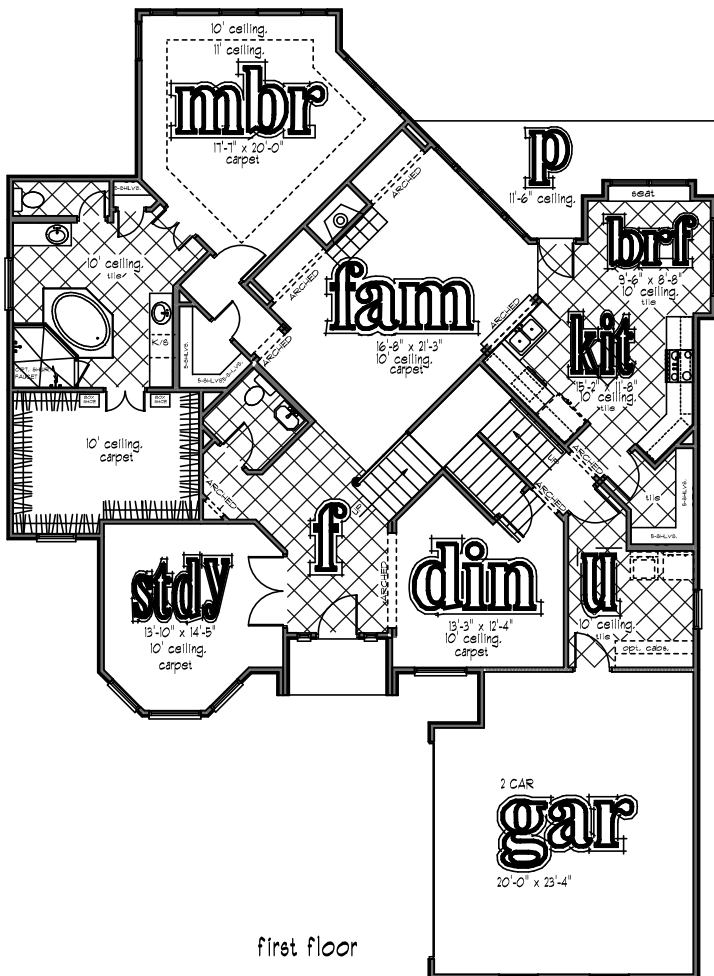

the cambridge

The Reserve at Sonoma Verde
 3412 sq. ft. living area
 3594 sq. ft. living area w/ media

front

first floor

second floor

Square footage and dimensions are approximate. Floorplans are the artist's concept and may vary. All features are subject to change without notice.