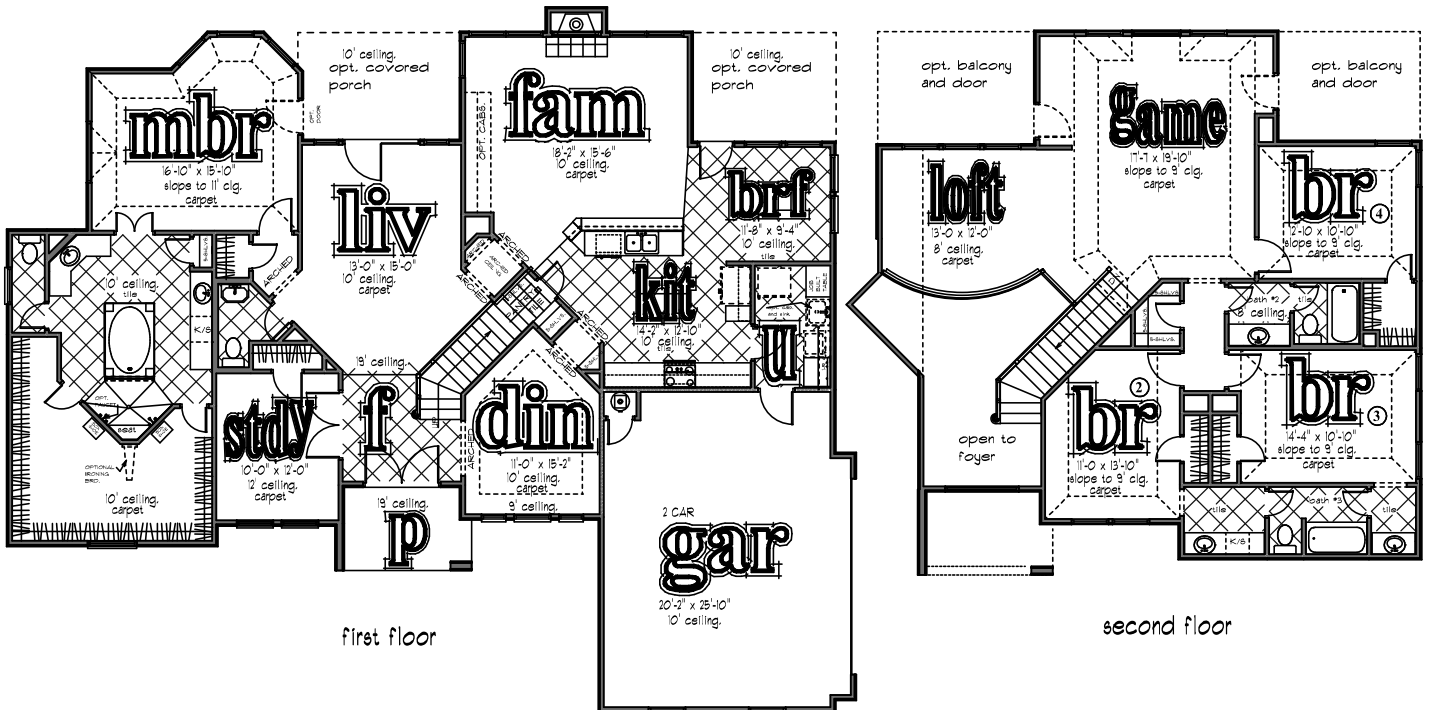

the brazos II

The Reserve at Sonoma Verde
3476 sq. ft. living area

front

Square footage and dimensions are approximate. Floorplans are the artist's concept and may vary. All features are subject to change without notice.