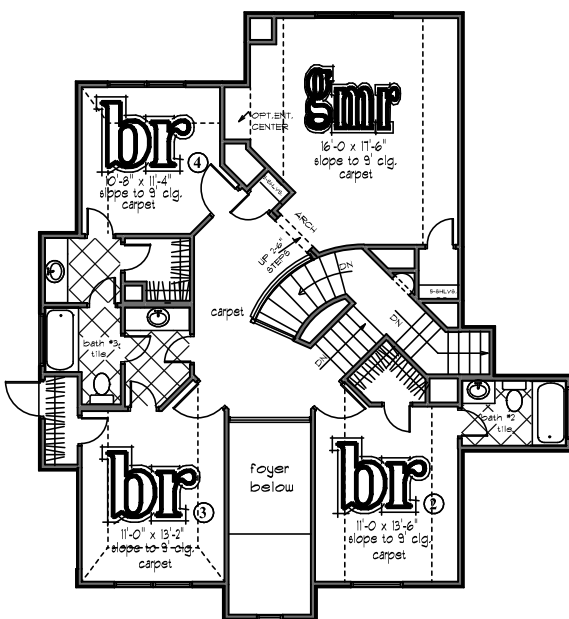

the austin

The Reserve at Sonoma Verde
3507 sq. ft. living area

front

second floor

first floor