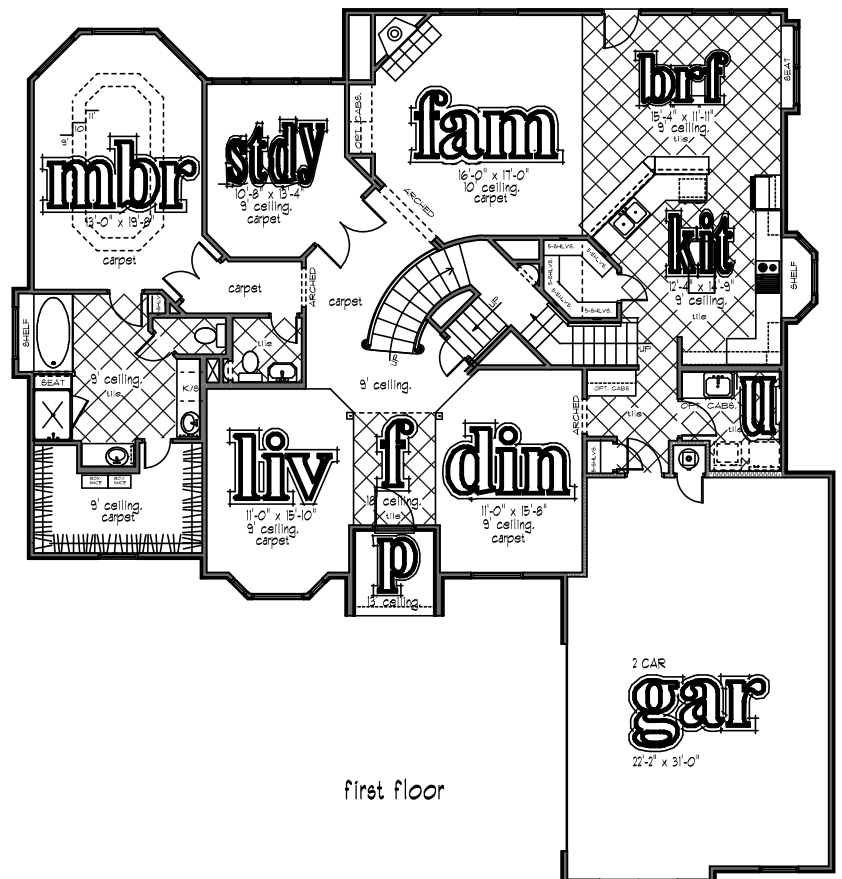

the austin

The Reserve at Sonoma Verde
3507 sq. ft. living area

front

second floor

first floor