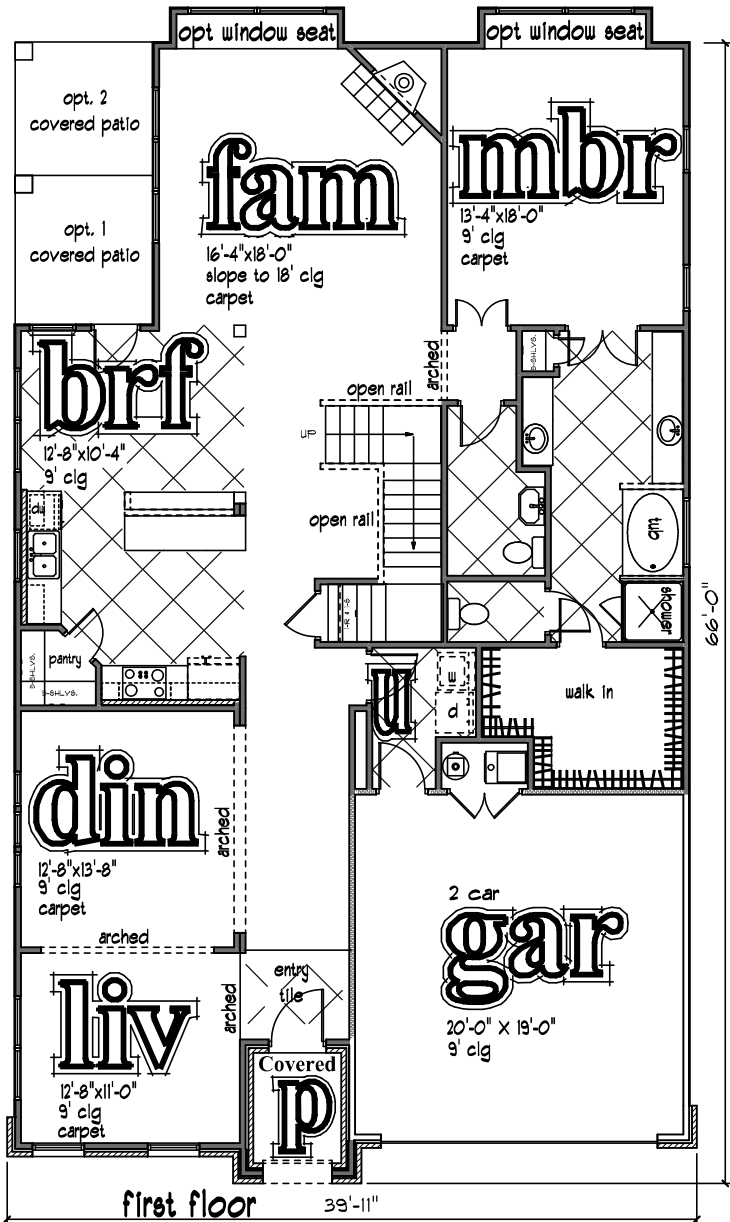

# the remington

The Boulders @ Canyon Springs  
3125 sq. ft. living area

front  
standard elevation

Square footage and dimensions are approximate. Floorplans are the artist's concept and may vary. All features are subject to change without notice.