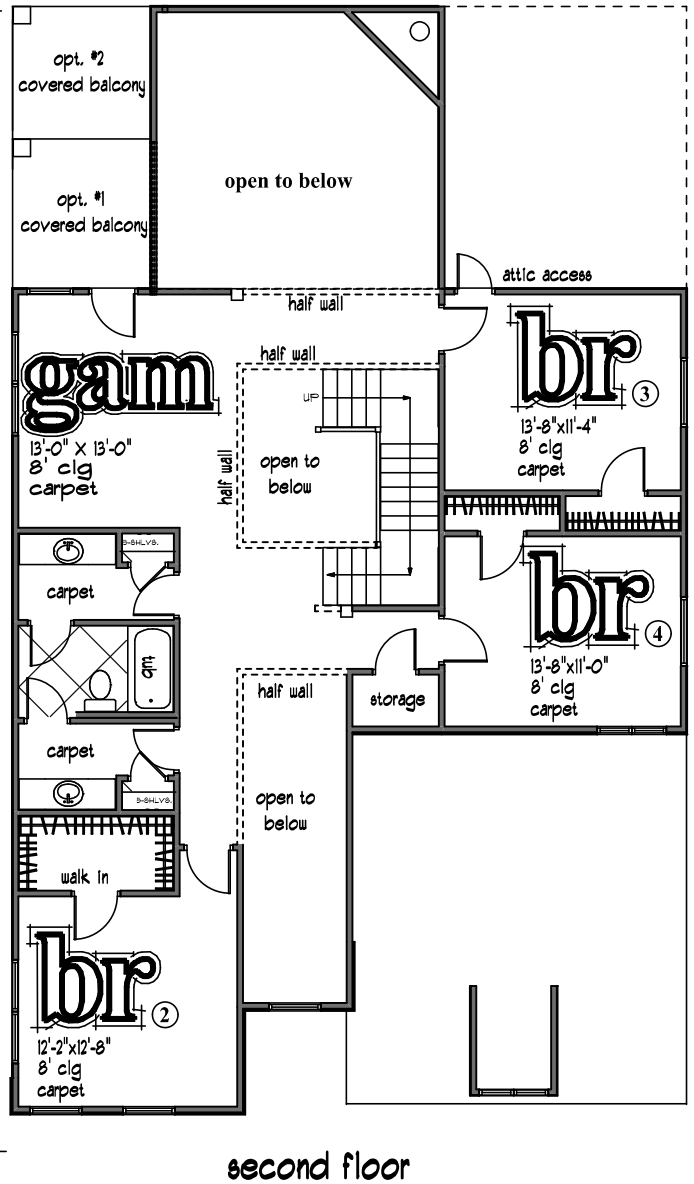

# the remington

The Boulders @ Canyon Springs  
3125 sq. ft. living area

front  
standard elevation

Square footage and dimensions are approximate. Floorplans are the artist's concept and may vary. All features are subject to change without notice.