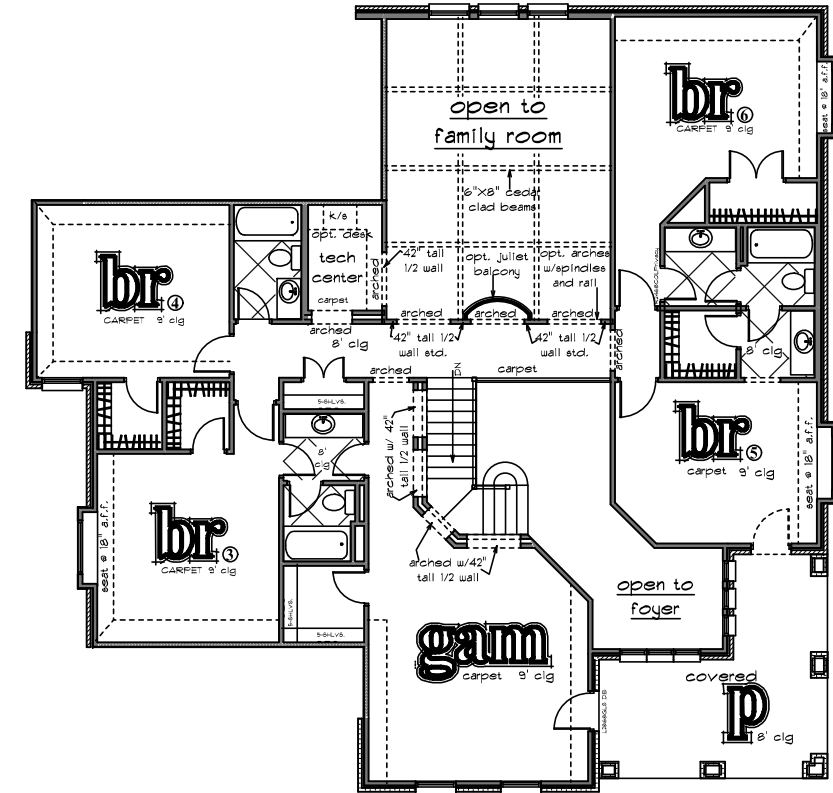

# the olympia

4746 sq. ft. living area  
 opt. mast. pat. 84  
 opt. nook pat. 391  
 @ cavalo creek

front

1st floor plan

Square footage and dimensions are approximate. Floorplans are the artist's concept and may vary. All features are subject to change without notice.