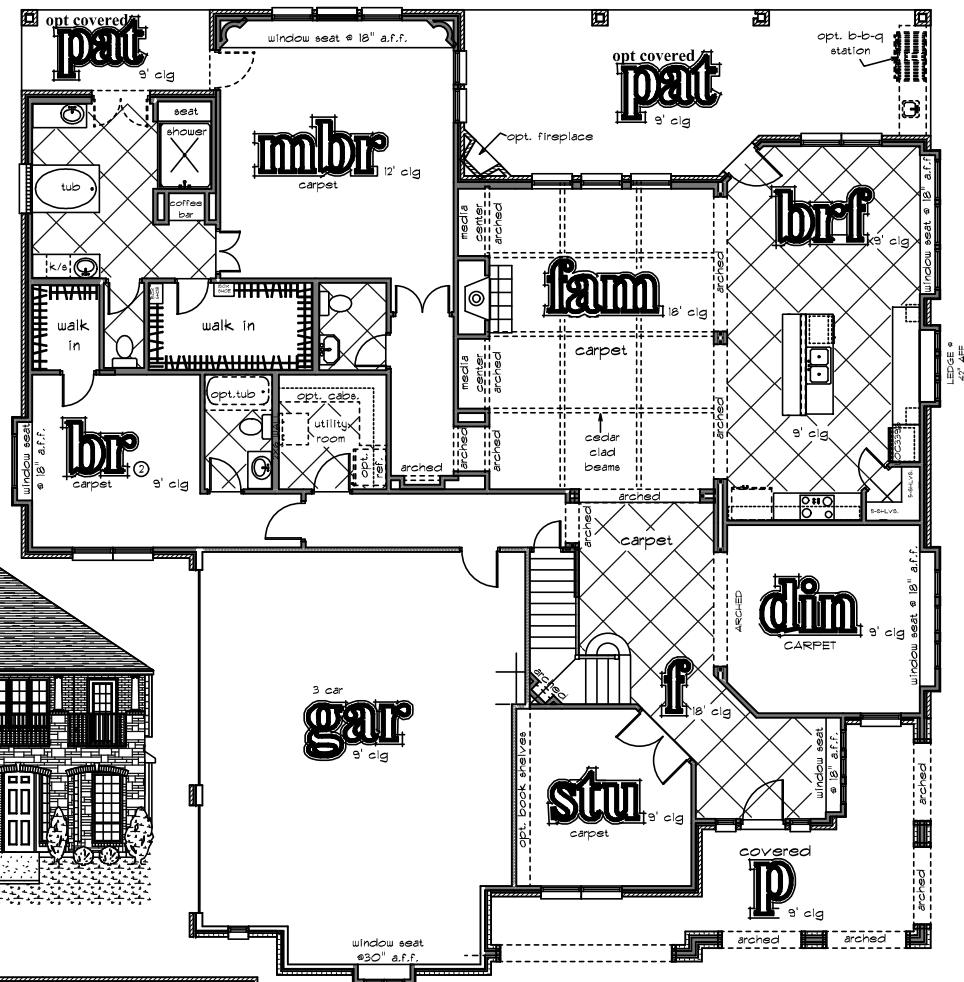

# the olympia

4746 sq. ft. living area  
 opt. mast. pat. 84  
 opt. nook pat. 391  
 @ cavalo creek

front

1st floor plan

Square footage and dimensions are approximate. Floorplans are the artist's concept and may vary. All features are subject to change without notice.