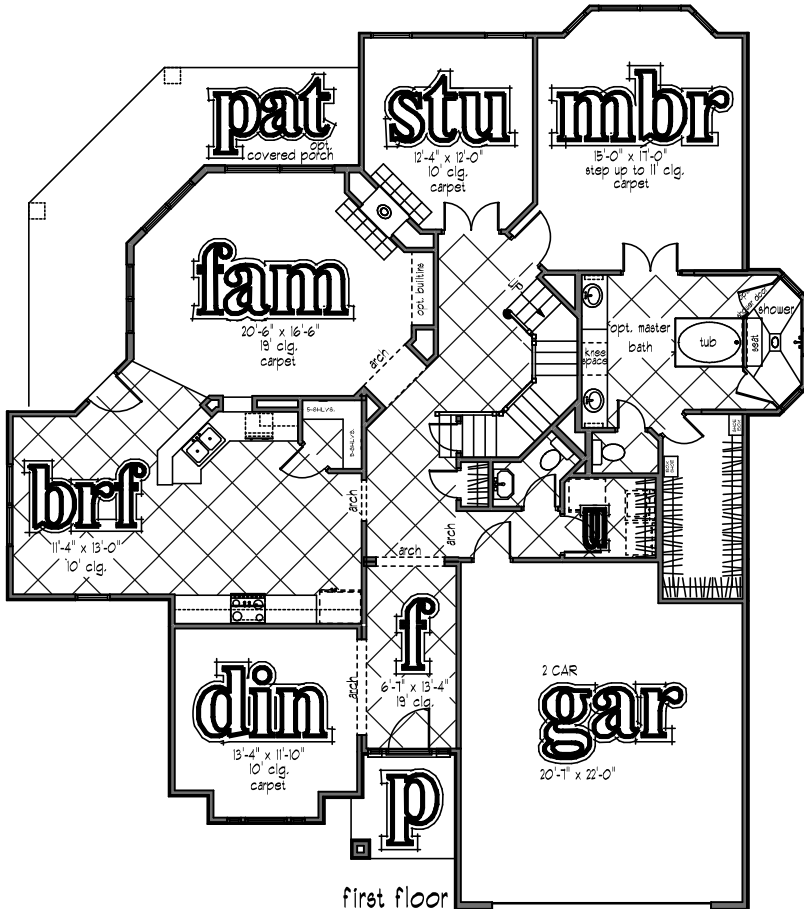

# the nottingham

The Boulders @ Canyon Springs  
3640 sq. ft. living area w/ bonus

front

second floor

first floor

Square footage and dimensions are approximate. Floorplans are the artist's concept and may vary. All features are subject to change without notice.