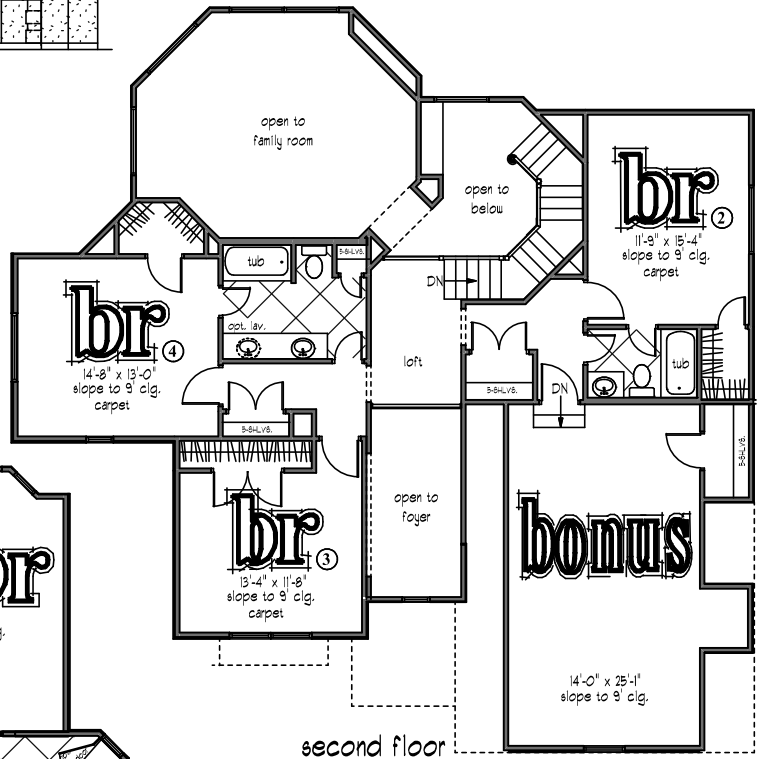

# the nottingham

The Boulders @ Canyon Springs  
3640 sq. ft. living area w/ bonus

front

second floor

first floor

Square footage and dimensions are approximate. Floorplans are the artist's concept and may vary. All features are subject to change without notice.