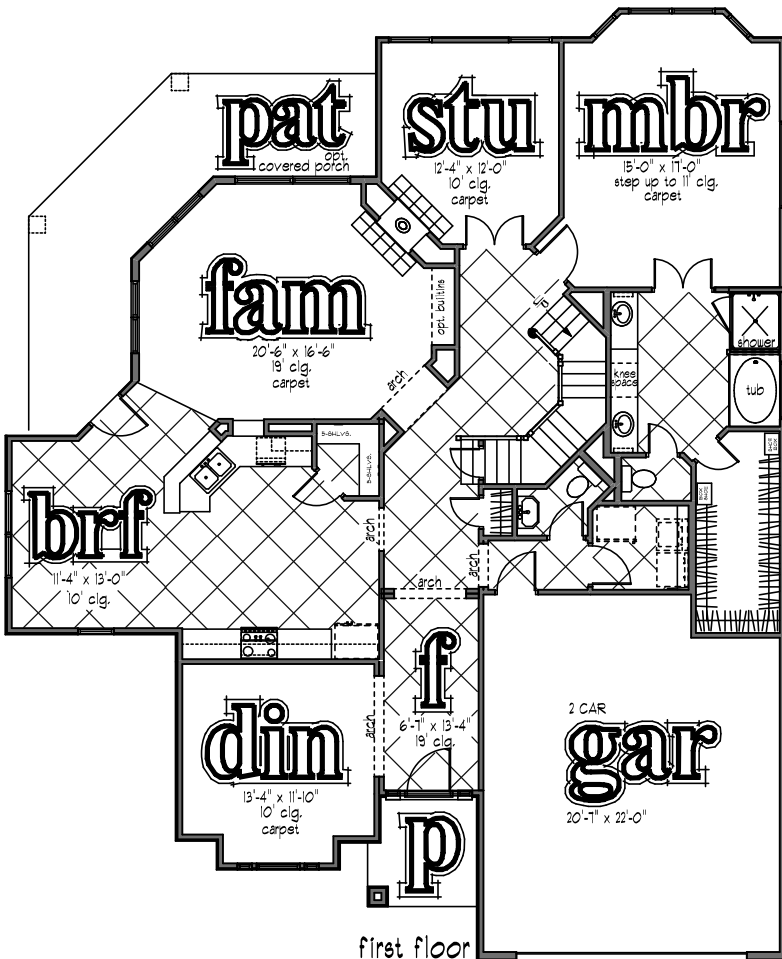

the nottingham

The Boulders @ Canyon Springs
3172 sq. ft. living area

front

Square footage and dimensions are approximate. Floorplans are the artist's concept and may vary. All features are subject to change without notice.