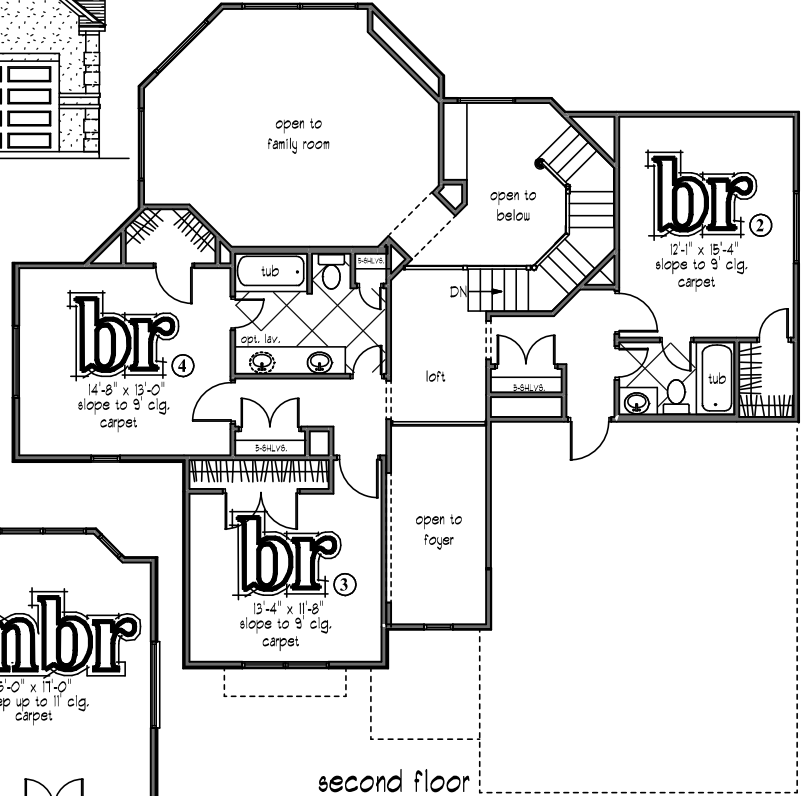

the nottingham

The Boulders @ Canyon Springs
3172 sq. ft. living area

front

Square footage and dimensions are approximate. Floorplans are the artist's concept and may vary. All features are subject to change without notice.