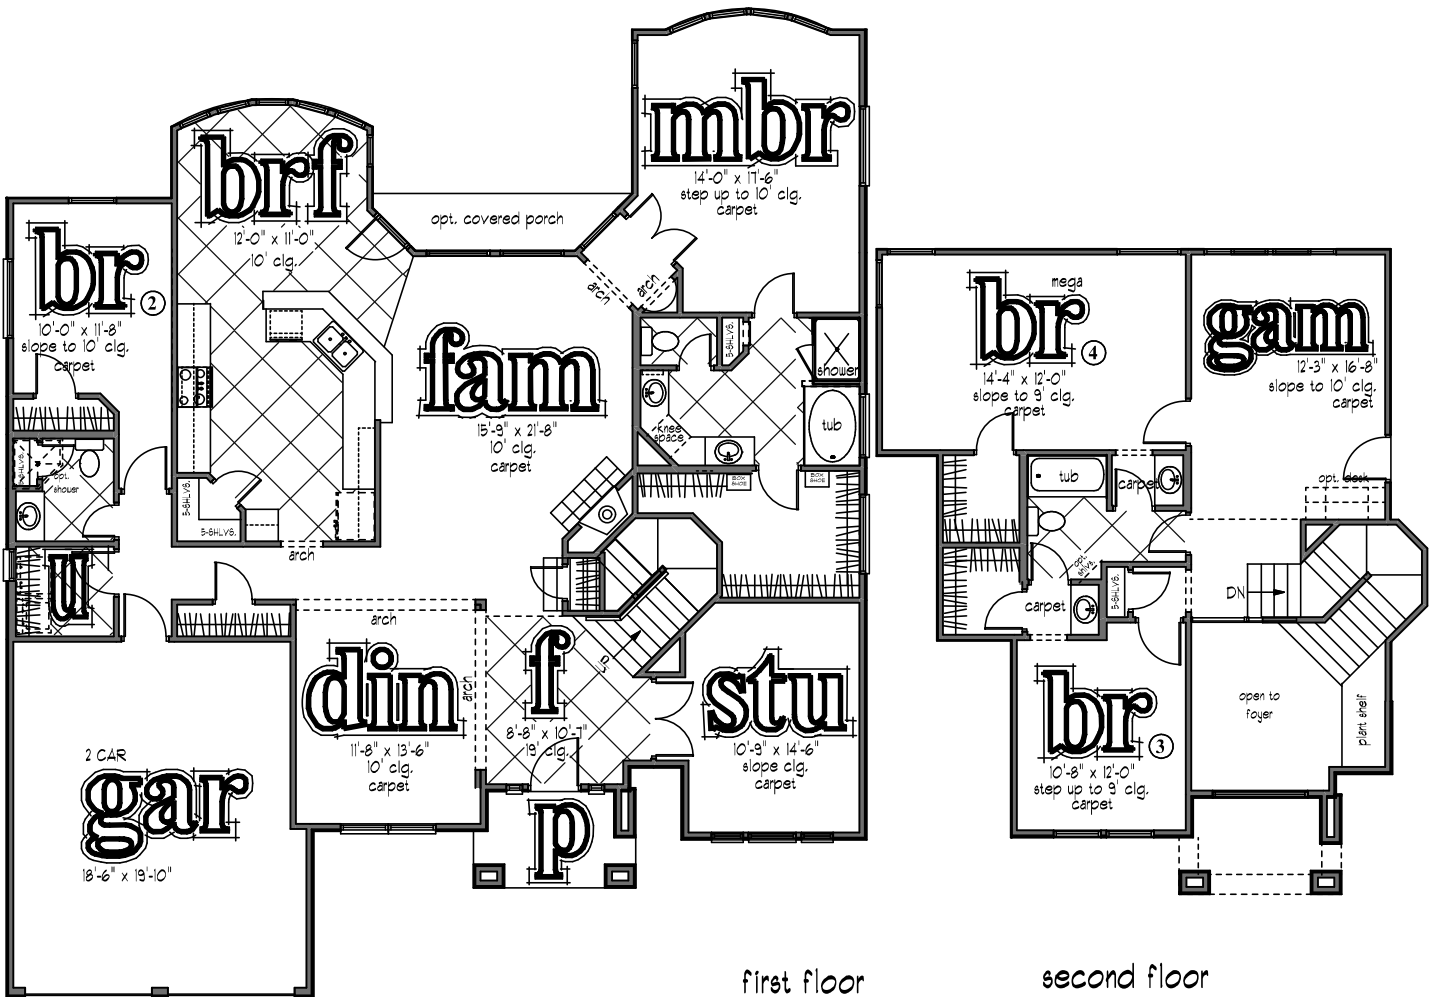

the maverick

The Boulders @ Canyon Springs
2979 sq. ft. living area

front

Square footage and dimensions are approximate. Floorplans are the artist's concept and may vary. All features are subject to change without notice.