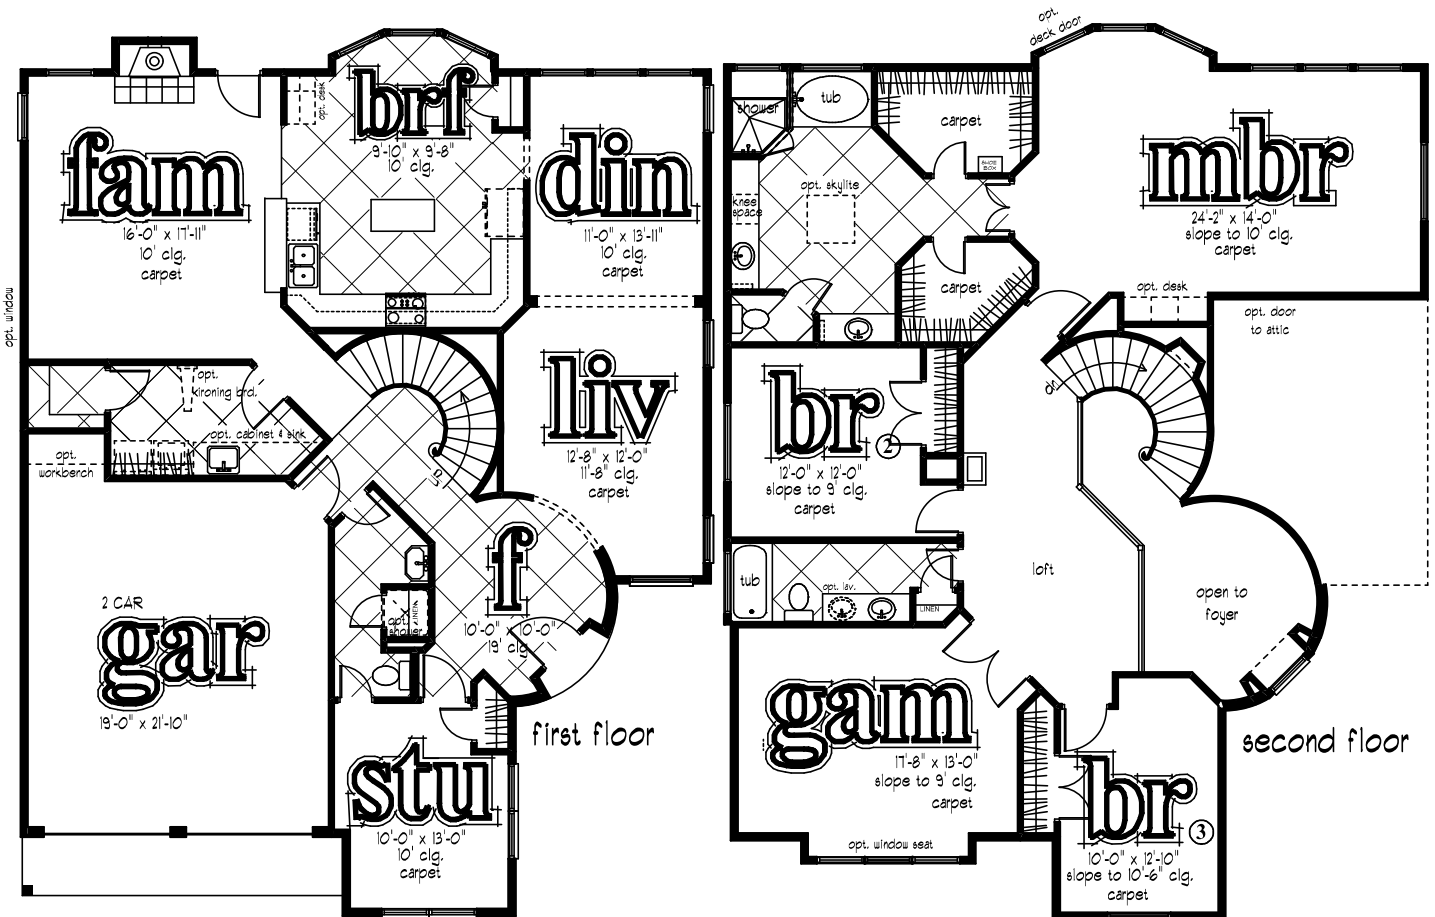

the madera

The Boulders @ Canyon Springs
3244 sq. ft. living area

front

Square footage and dimensions are approximate. Floorplans are the artist's concept and may vary. All features are subject to change without notice.