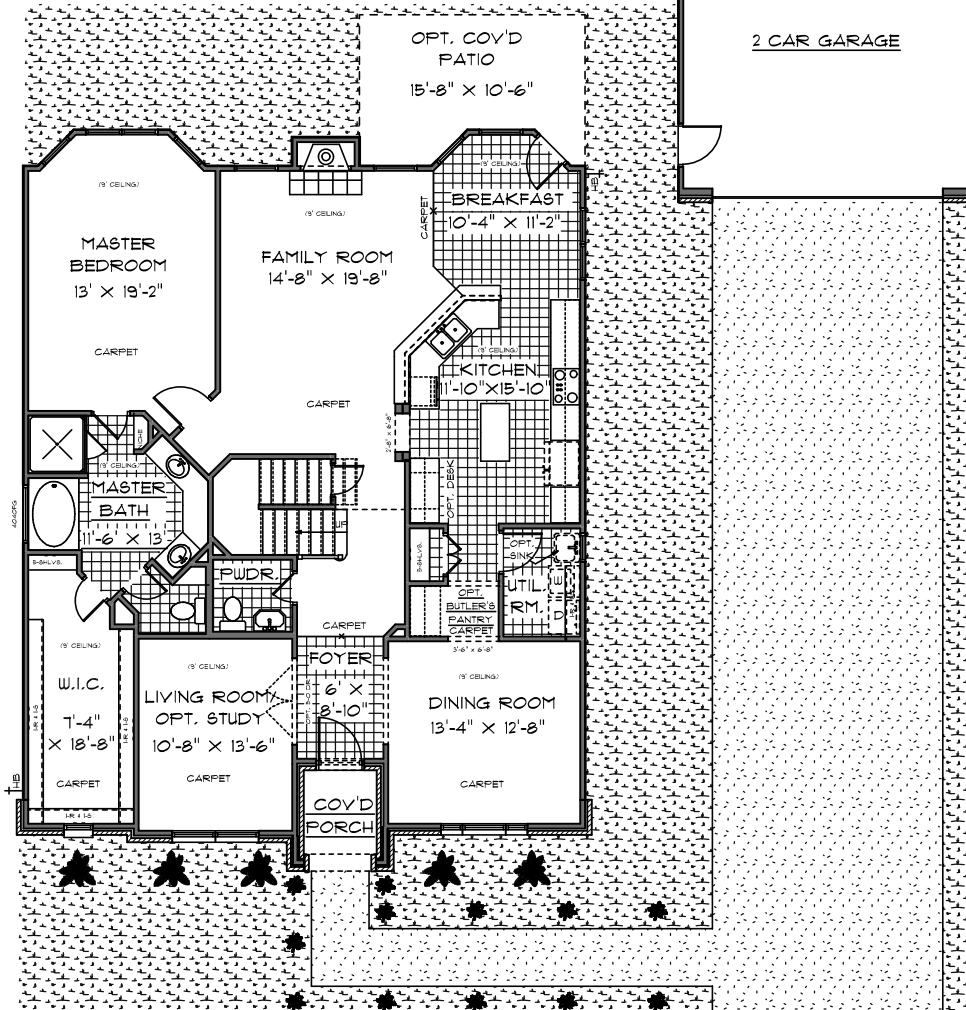

2ND FLOOR PLAN

1ST FLOOR PLAN

THE DOMINION
 3477 SQ. FT.
 LIVING AREA

Square footage and demensions are approximate. Floorplans are the artist's concept and may vary. All features are subject to change without notice.