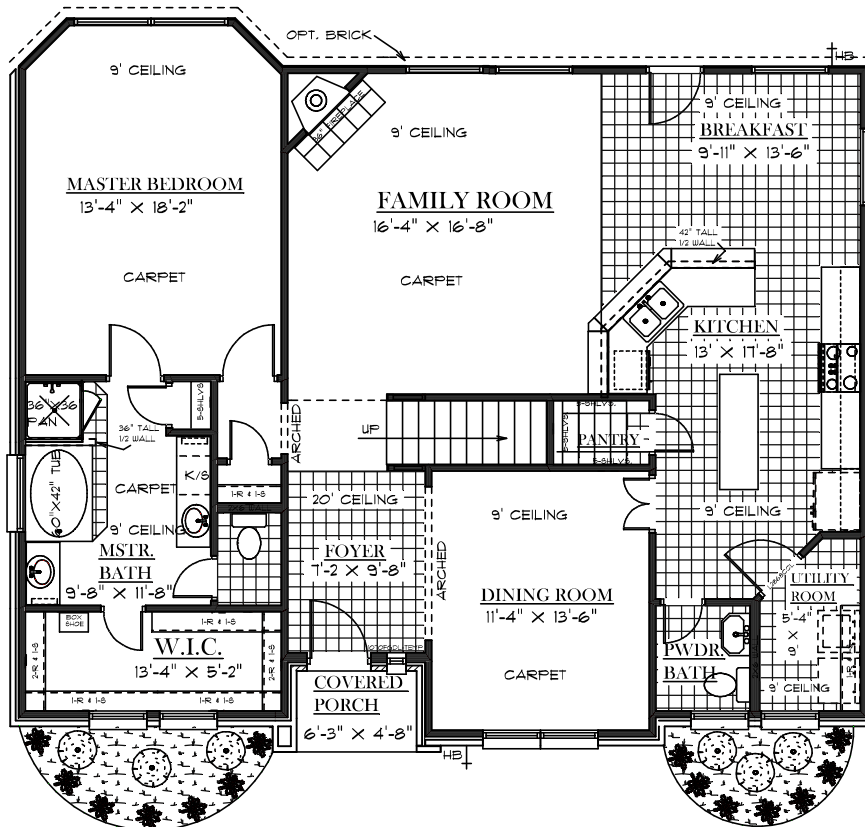

2ND FLOOR PLAN

1ST FLOOR PLAN

THE DALLAS

3020 SQ. FT.
LIVING AREA

Square footage and dimensions are approximate. Floorplans are the artist's concept and may vary. All features are subject to change without notice.