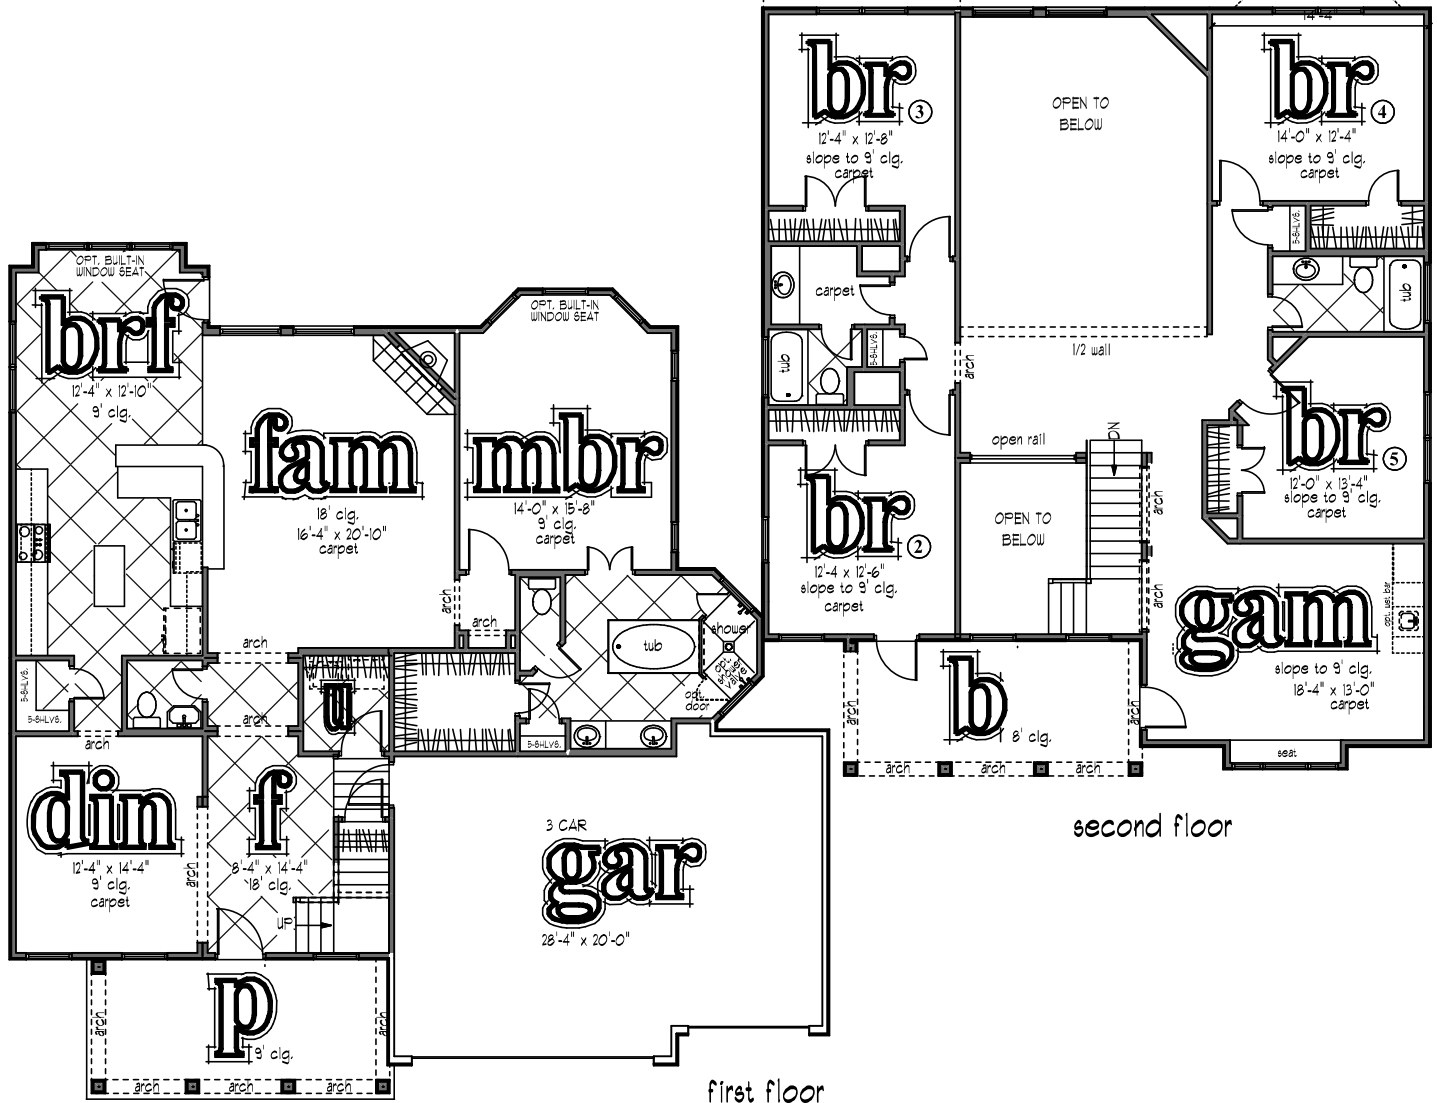

# the cordoba

The Boulders @ Canyon Springs  
3252 sq. ft. living area

front with optional balcony

Square footage and dimensions are approximate. Floorplans are the artist's concept and may vary. All features are subject to change without notice.