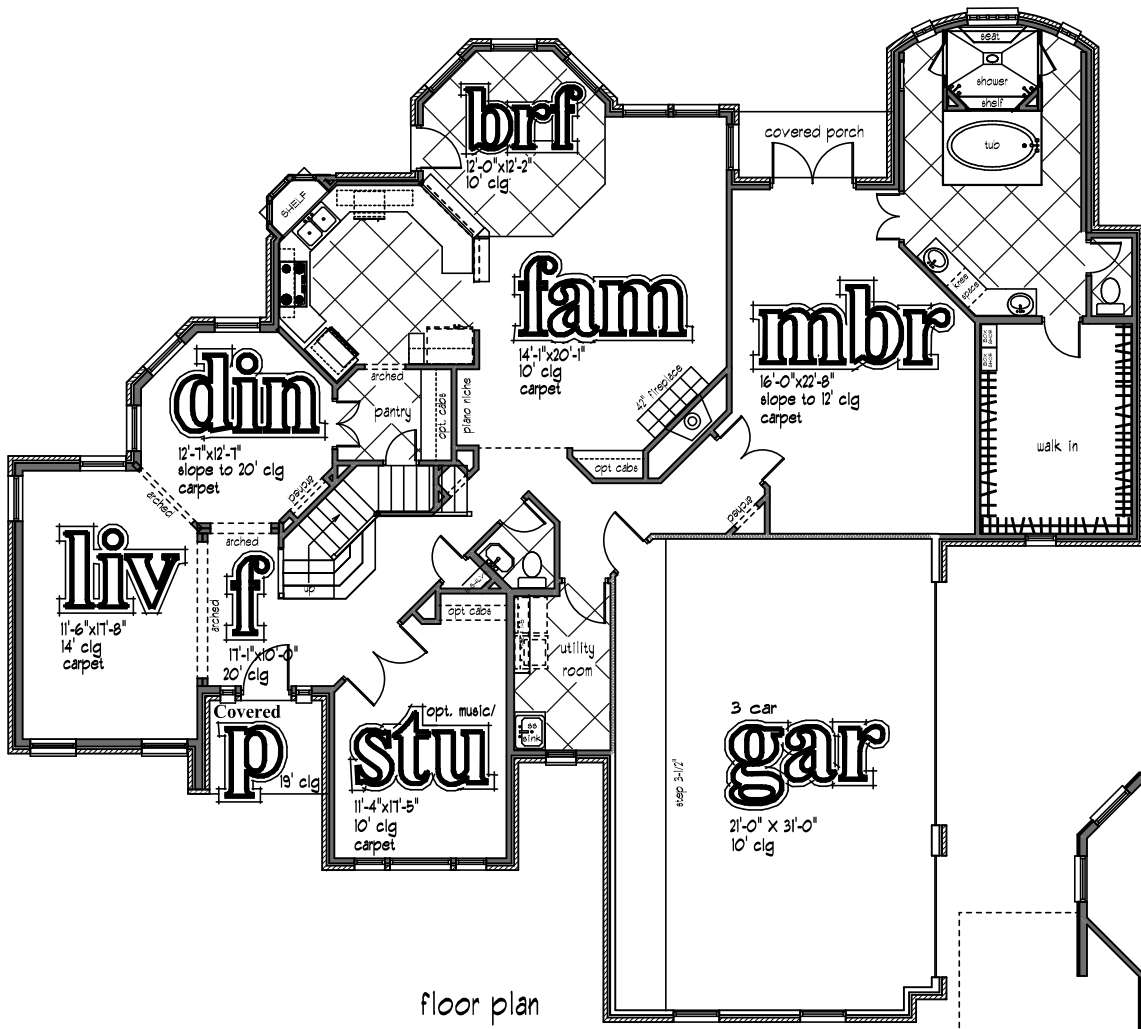

# the chamberlain

the enclave  
3903 sq. ft. living area

floor plan

second floor

front

Square footage and dimensions are approximate. Floorplans are the artist's concept and may vary. All features are subject to change without notice.