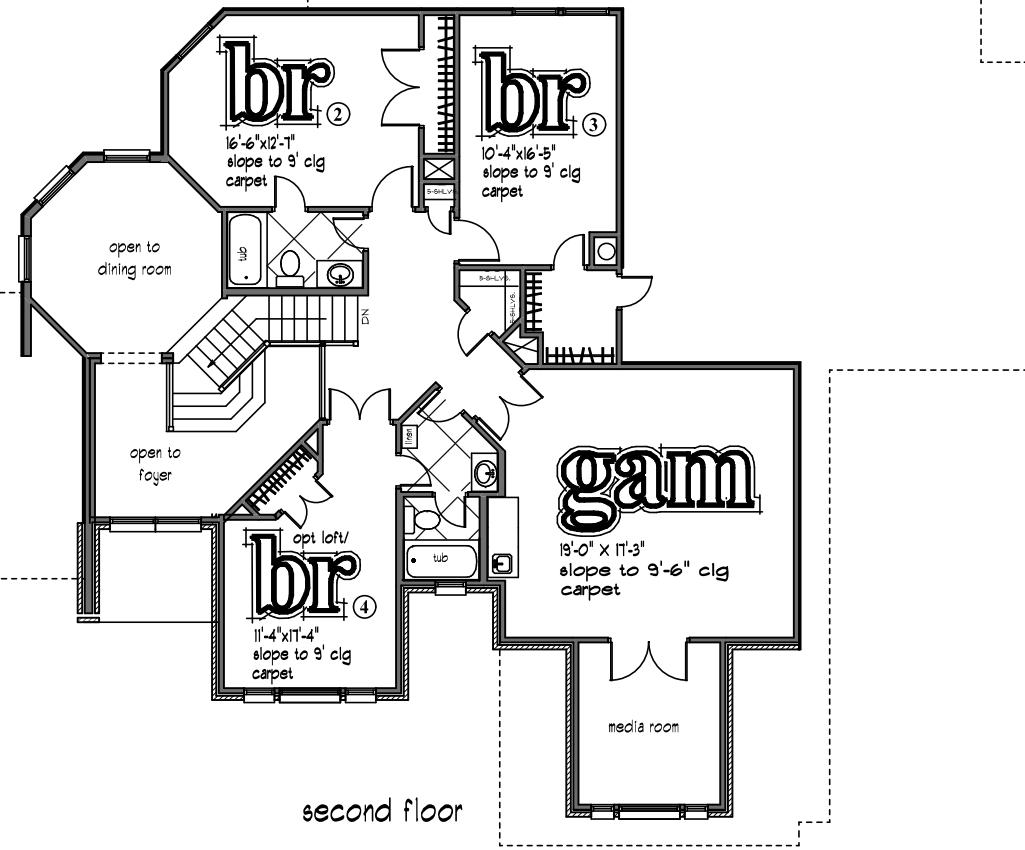

# the chamberlain

the enclave  
3903 sq. ft. living area

floor plan

second floor

front

Square footage and dimensions are approximate. Floorplans are the artist's concept and may vary. All features are subject to change without notice.