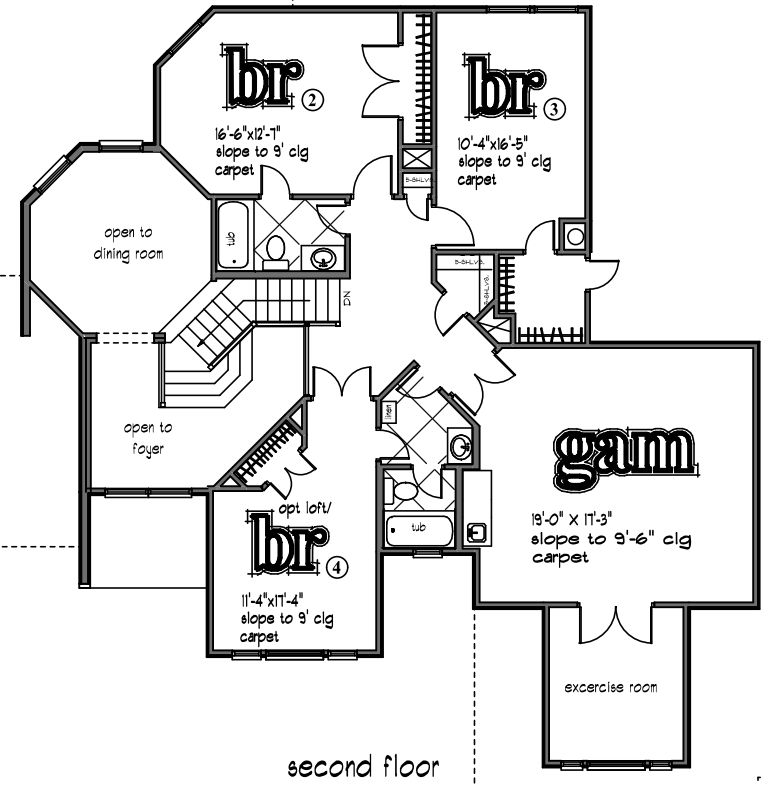

the chamberlain

902 riley lane • bent tree
3710 sq. ft. living area

floor plan

second floor

front

Square footage and dimensions are approximate. Floorplans are the artist's concept and may vary. All features are subject to change without notice.