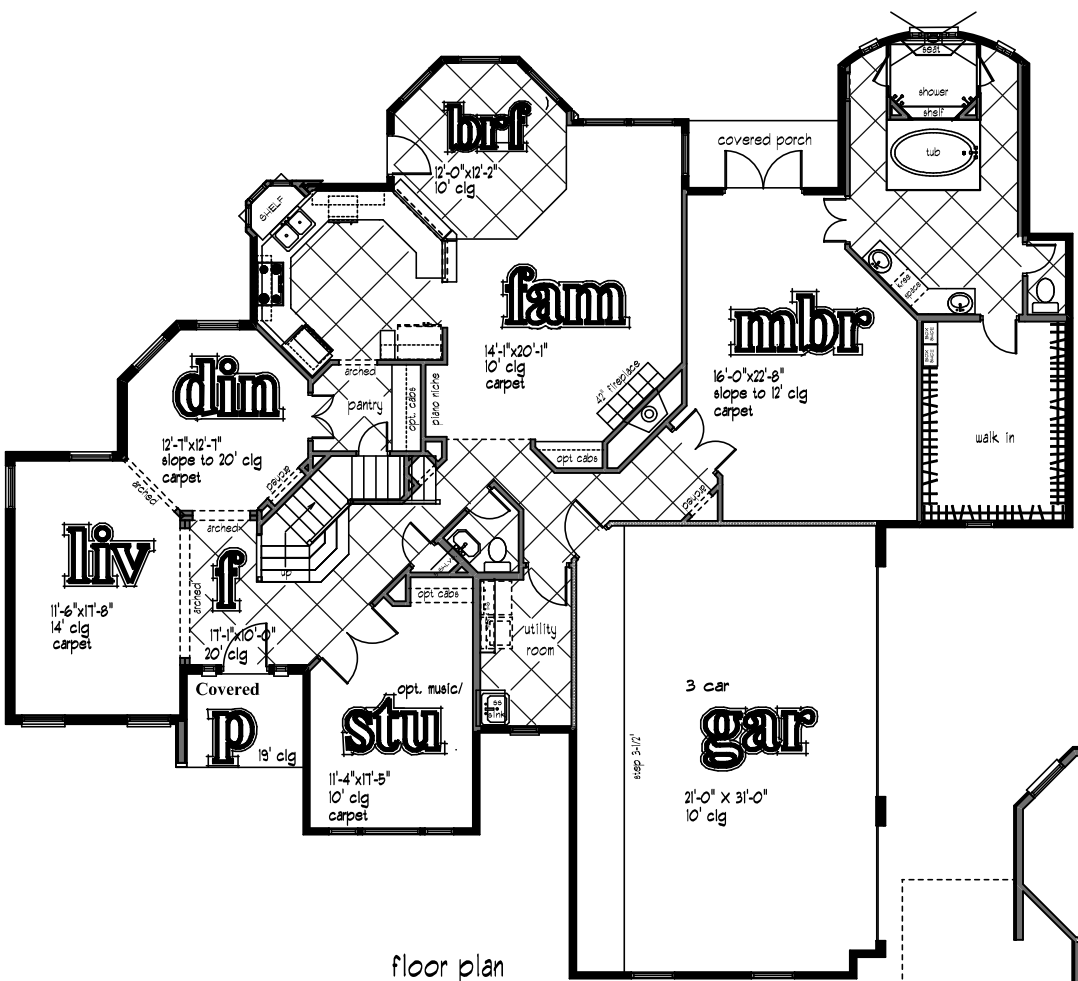

the chamberlain

902 riley lane • bent tree
3710 sq. ft. living area

floor plan

second floor

front

Square footage and dimensions are approximate. Floorplans are the artist's concept and may vary. All features are subject to change without notice.