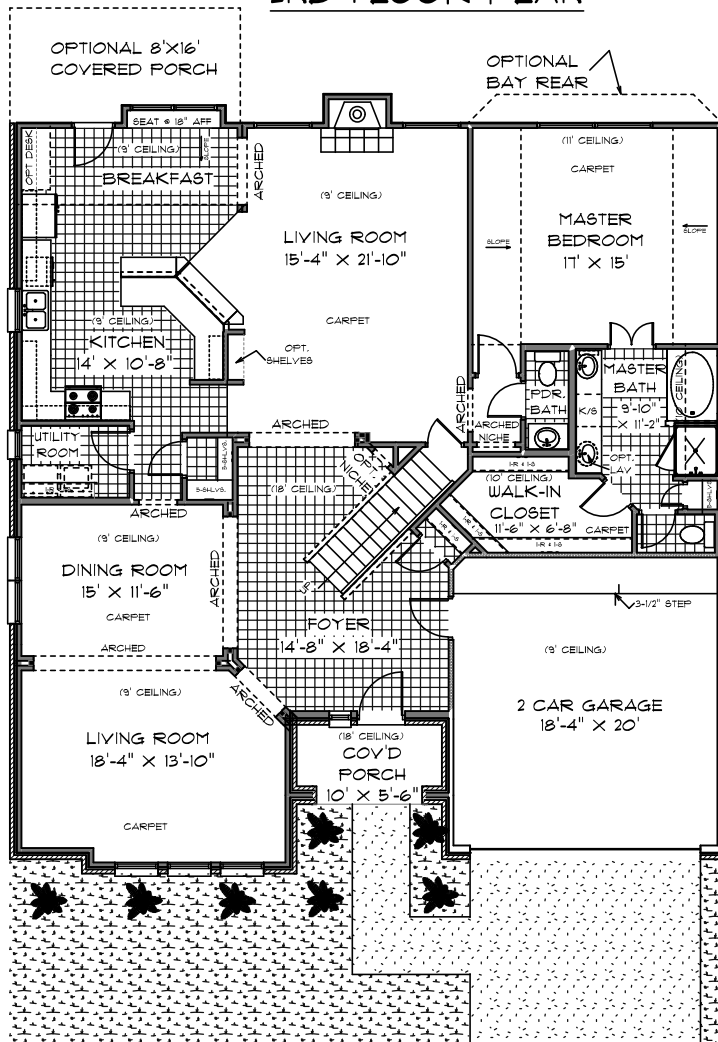

2ND FLOOR PLAN

1ST FLOOR PLAN

THE CASTLEBURY

Square footage and dimensions are approximate. Floorplans are the artist's concept and may vary. All features are subject to change without notice.

3235 SQ. FT.
LIVING AREA