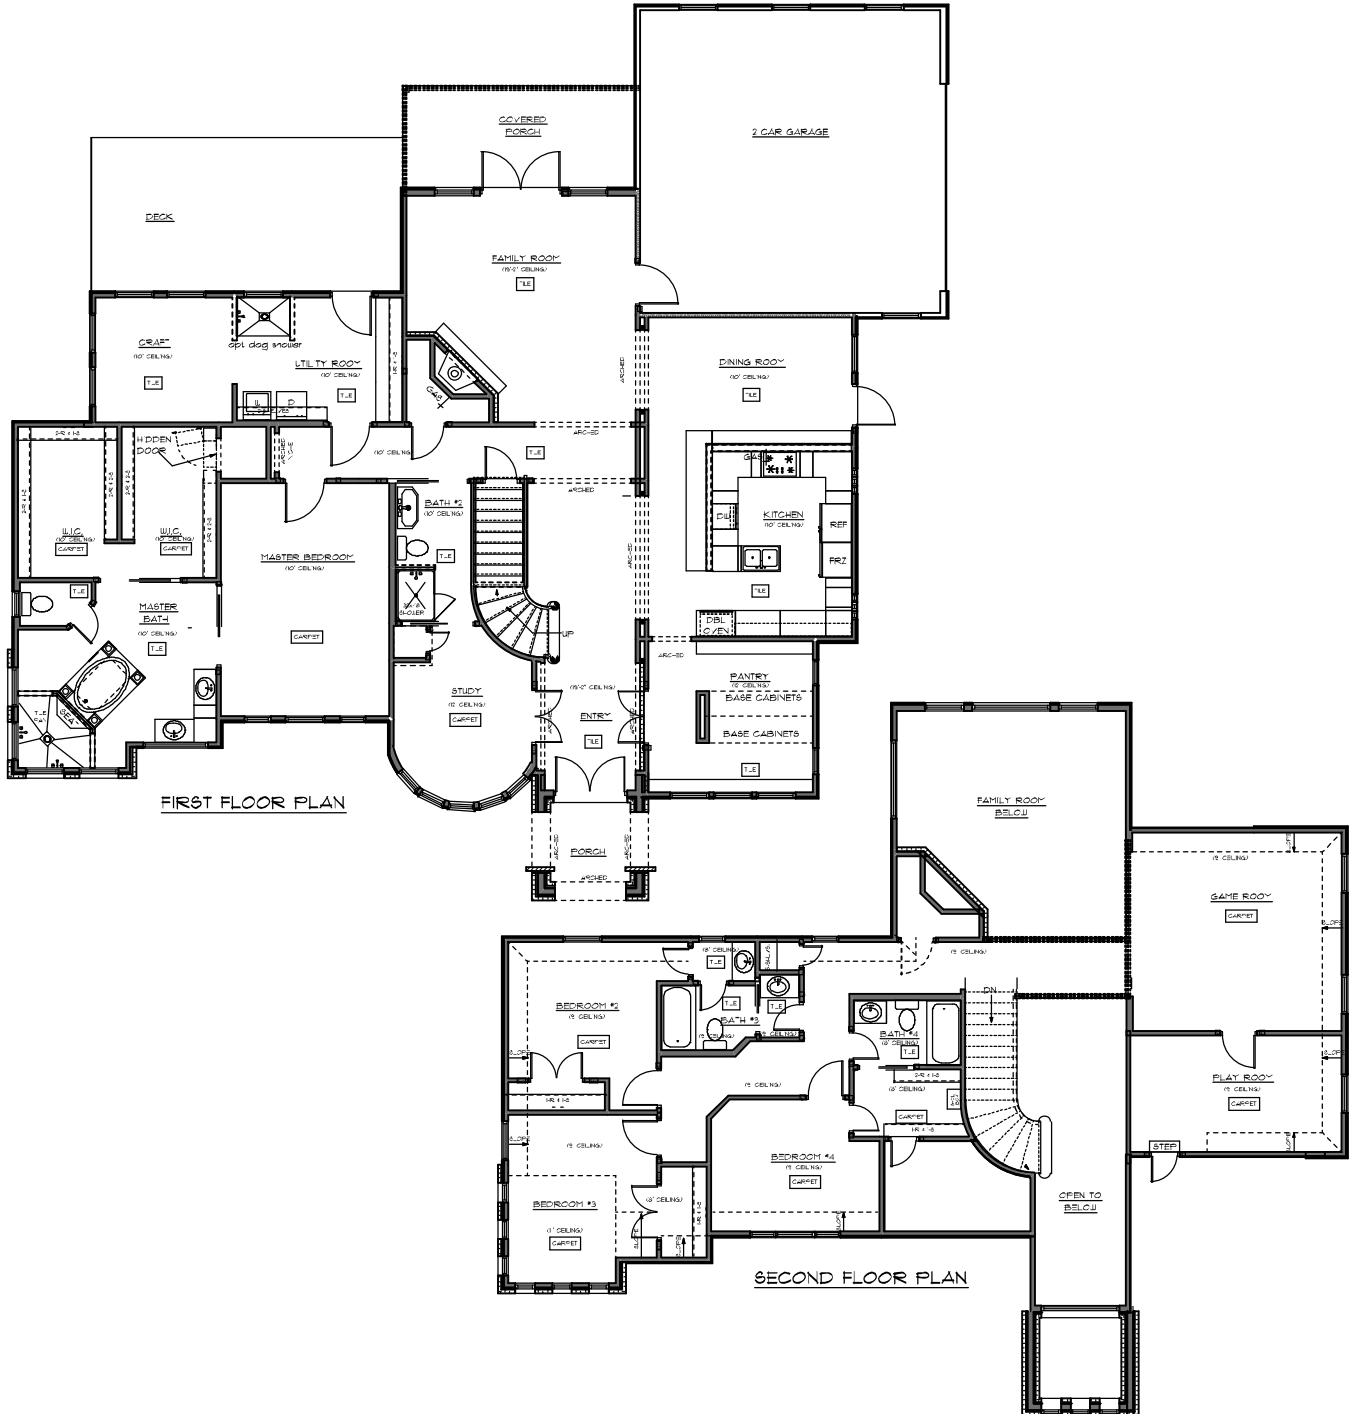

CASTLE

3760 LIVING SQ FT

FRONT ELEVATION

Square footage and dimensions are approximate. Floorplans are the artist's concept and may vary. All features are subject to change without notice. This handout is not community specific. Some items may be optional. See your Community's Standard Features. www.whitestonehomes.com