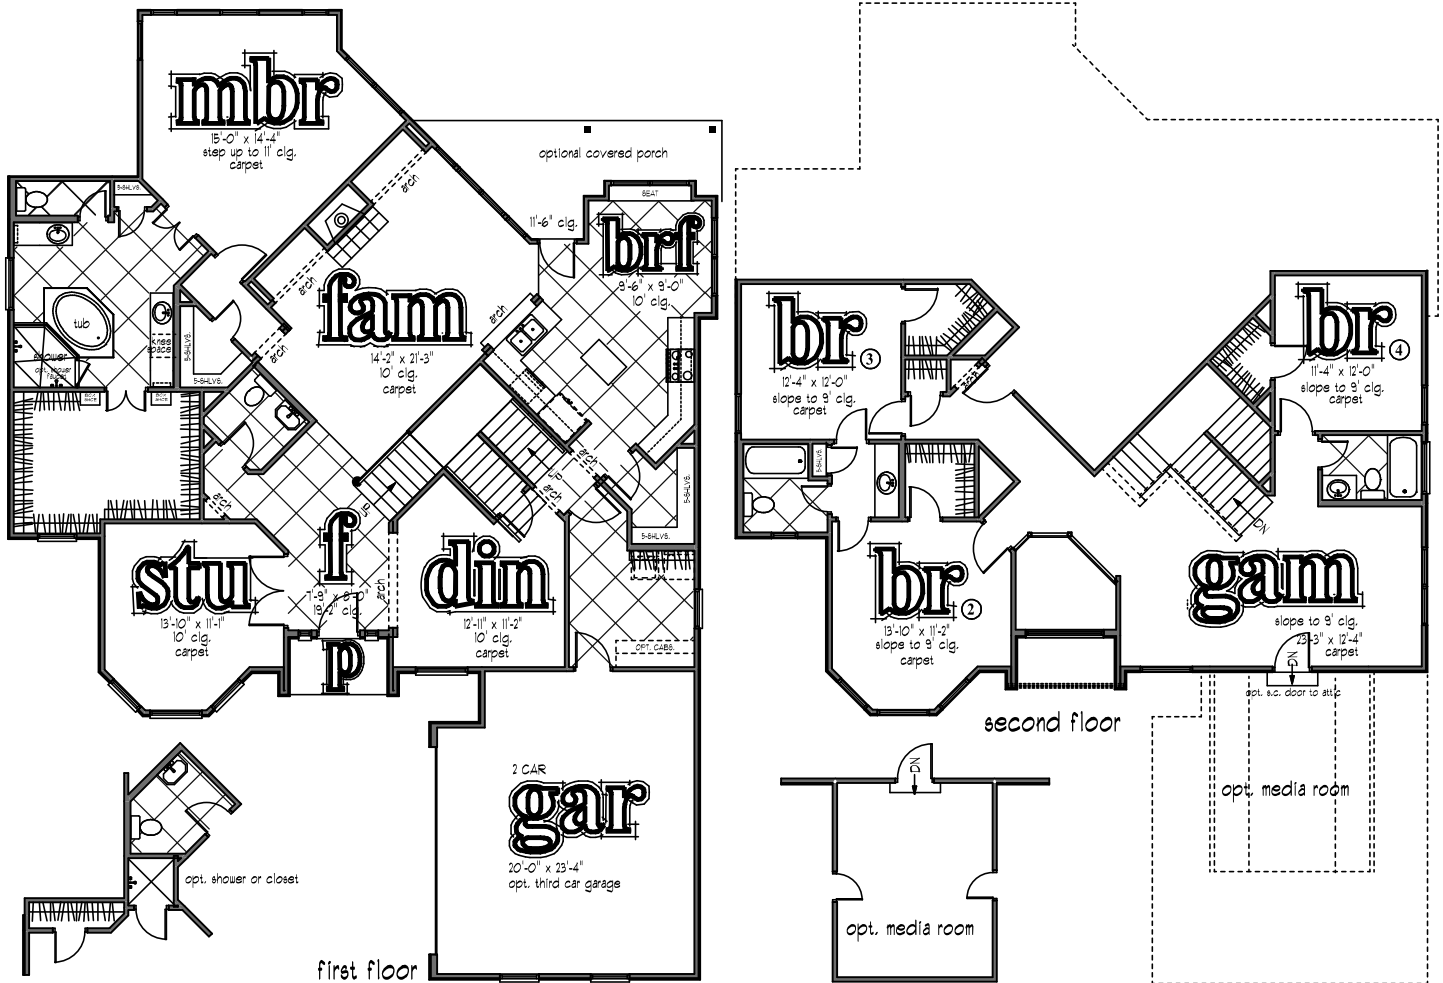

the cambridge

The Boulders @ Canyon Springs
3435 sq. ft. living area

front

Square footage and dimensions are approximate. Floorplans are the artist's concept and may vary. All features are subject to change without notice.