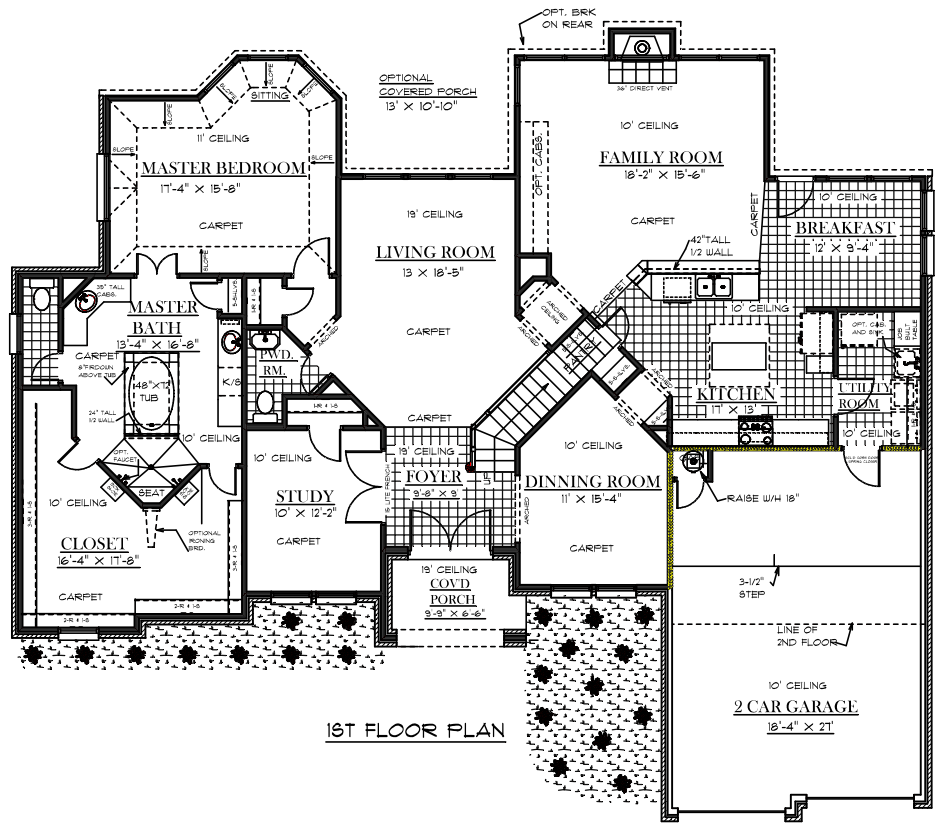

2ND FLOOR PLAN

1ST FLOOR PLAN

THE BRAZOS II - B
3362 SQ. FT.
LIVING AREA

Square footage is approximate. Floorplans are the artist's concept and may vary. All features are subject to change without notice.