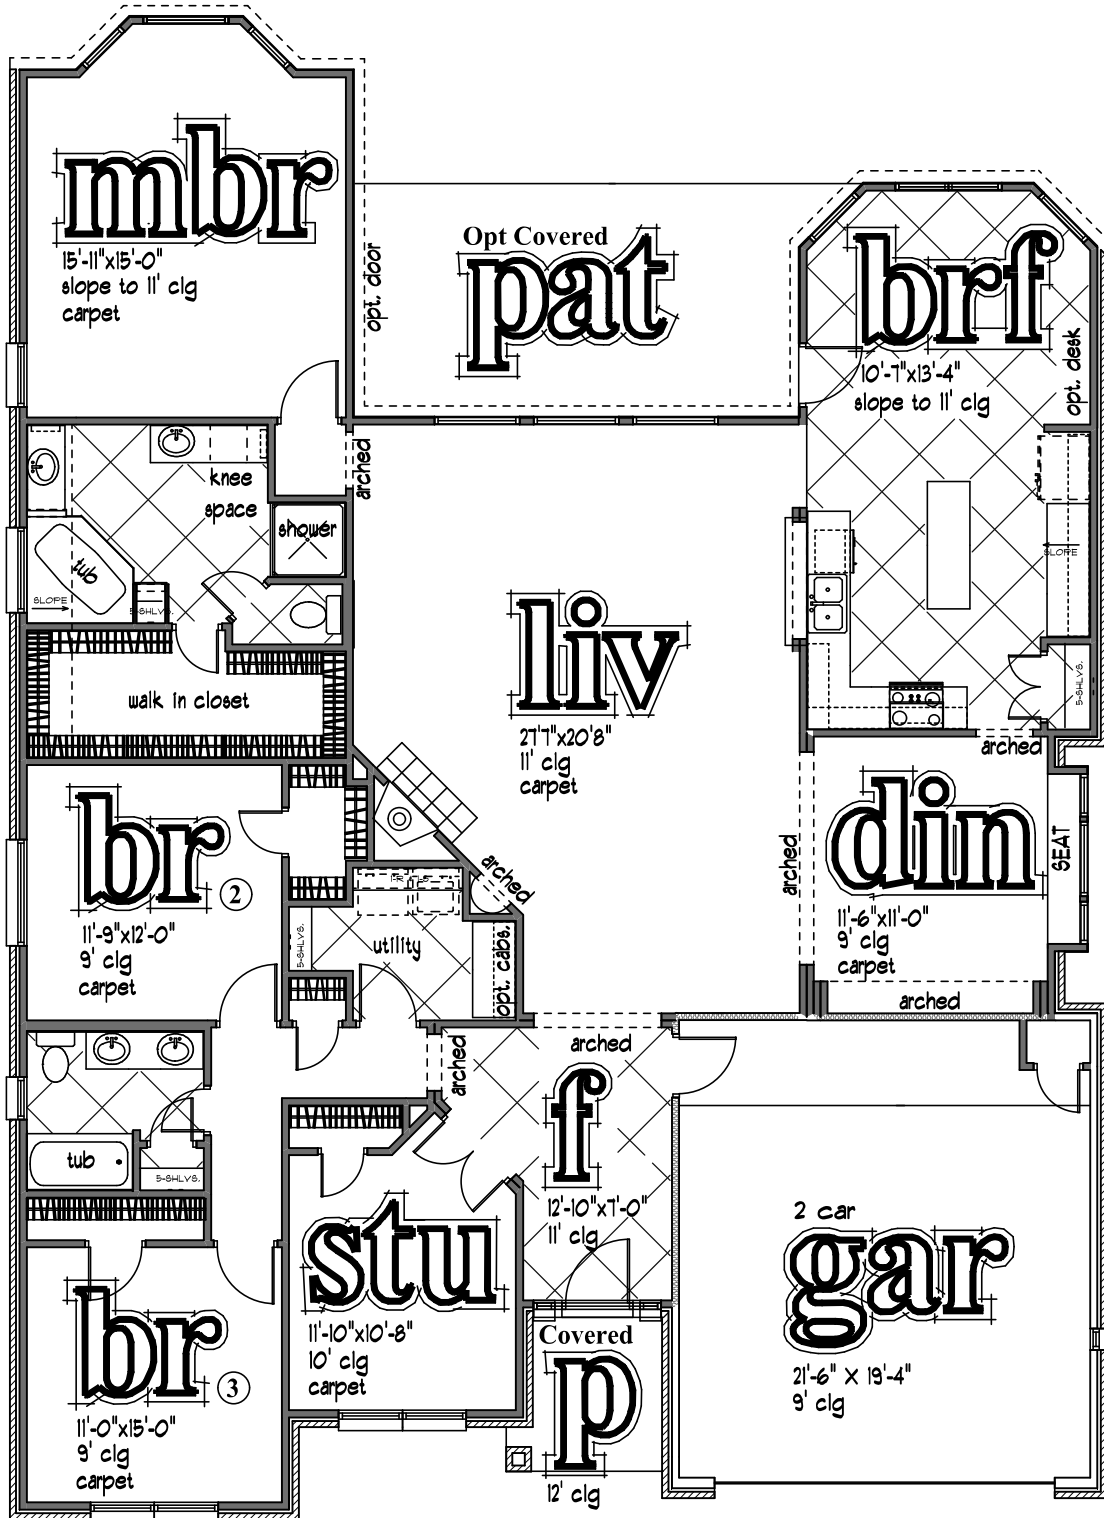

the bowie

2498 SQ. FT. LIVING AREA

front

floor plan