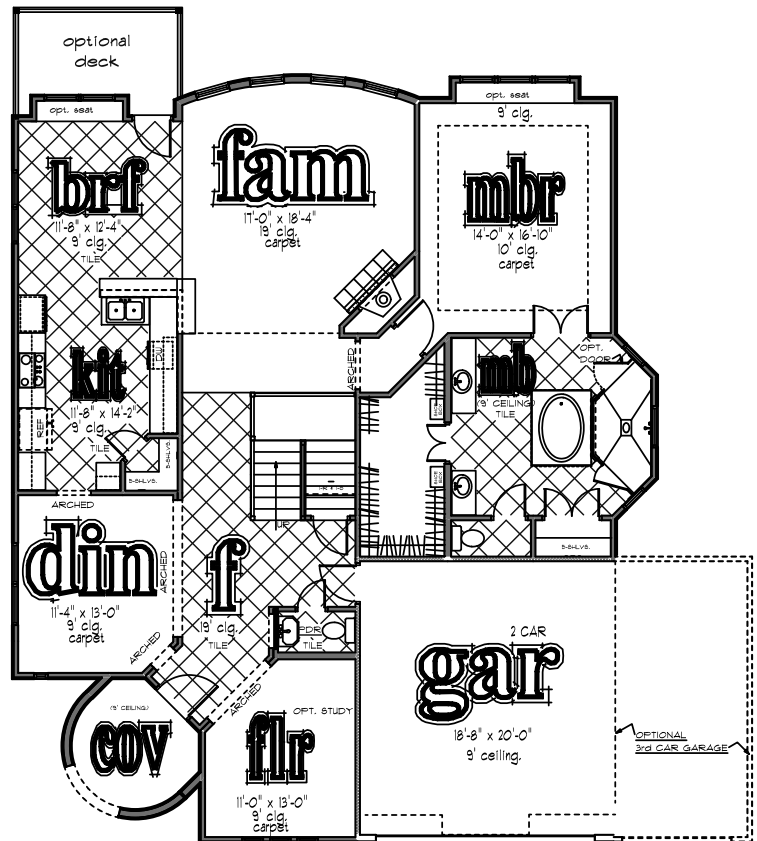

the sevilla III

• boulders
 3345 sq. ft. living area
 99 sq. ft. princess loft

2nd floor

1st floor

Square footage and dimensions are approximate. Floorplans are the artist's concept and may vary. All features are subject to change without notice.