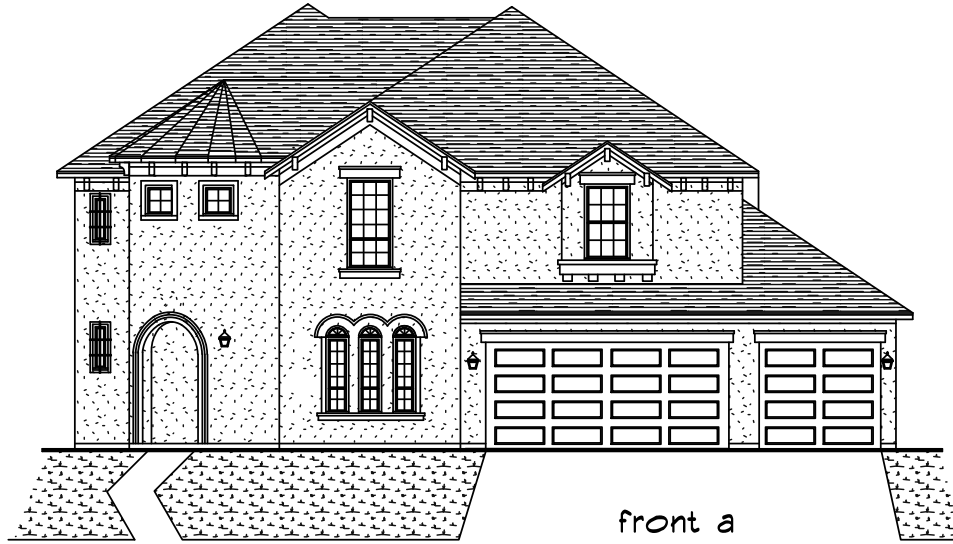

the sevilla III

• boulders
 3345 sq. ft. living area
 99 sq. ft. princess loft

2nd floor

1st floor

Square footage and dimensions are approximate. Floorplans are the artist's concept and may vary. All features are subject to change without notice.