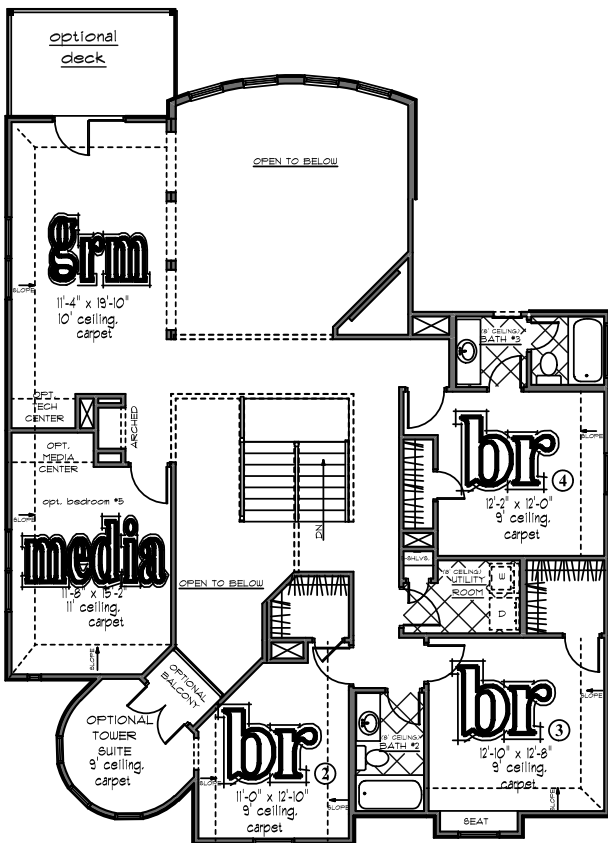

the sevilla III

• boulders
 3345 sq. ft. living area
 99 sq. ft. princess loft

2nd floor

1st floor

Square footage and dimensions are approximate. Floorplans are the artist's concept and may vary. All features are subject to change without notice.