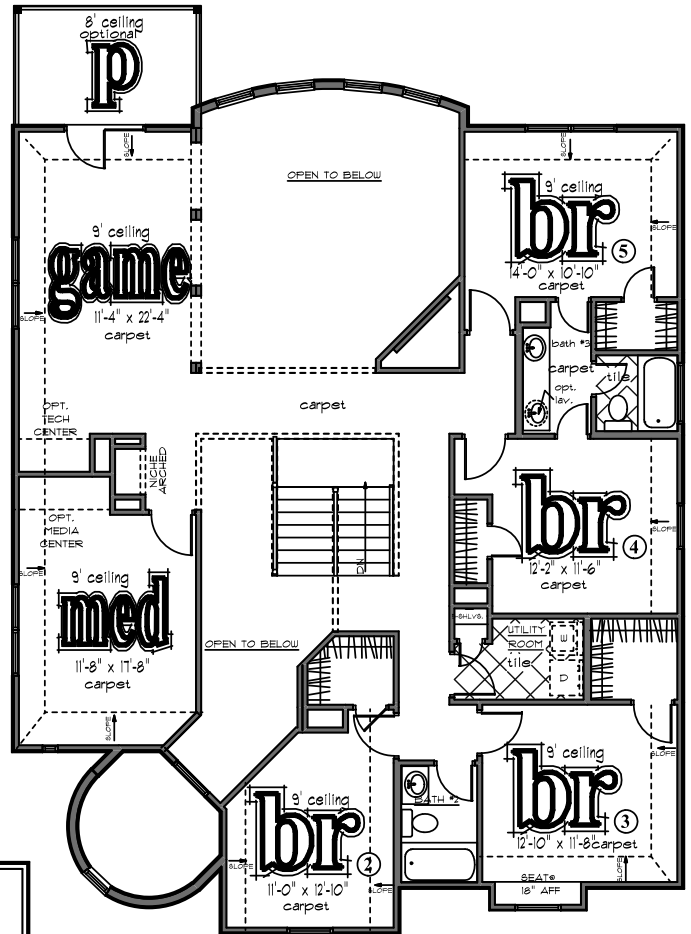

the sevilla II

The Boulders at Canyon Springs
3593 sq. ft. living area

front

1st floor

2nd floor

Square footage and dimensions are approximate. Floorplans are the artist's concept and may vary. All features are subject to change without notice.