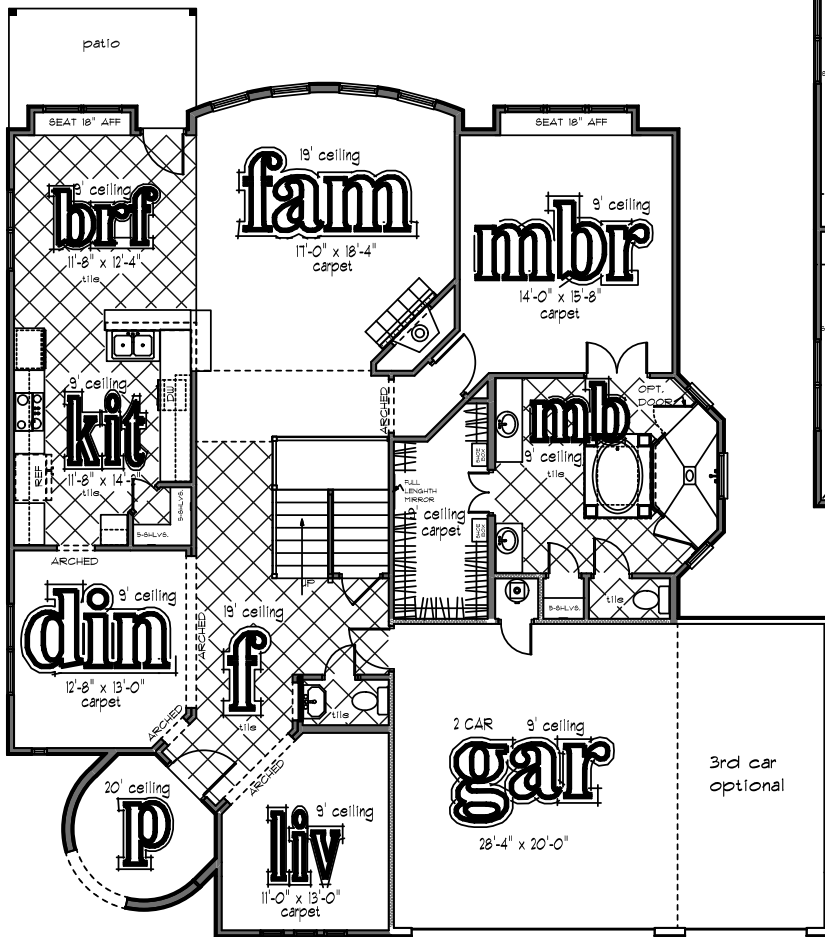

the sevilla II

The Boulders at Canyon Springs
3593 sq. ft. living area

front

1st floor

2nd floor

Square footage and dimensions are approximate. Floorplans are the artist's concept and may vary. All features are subject to change without notice.