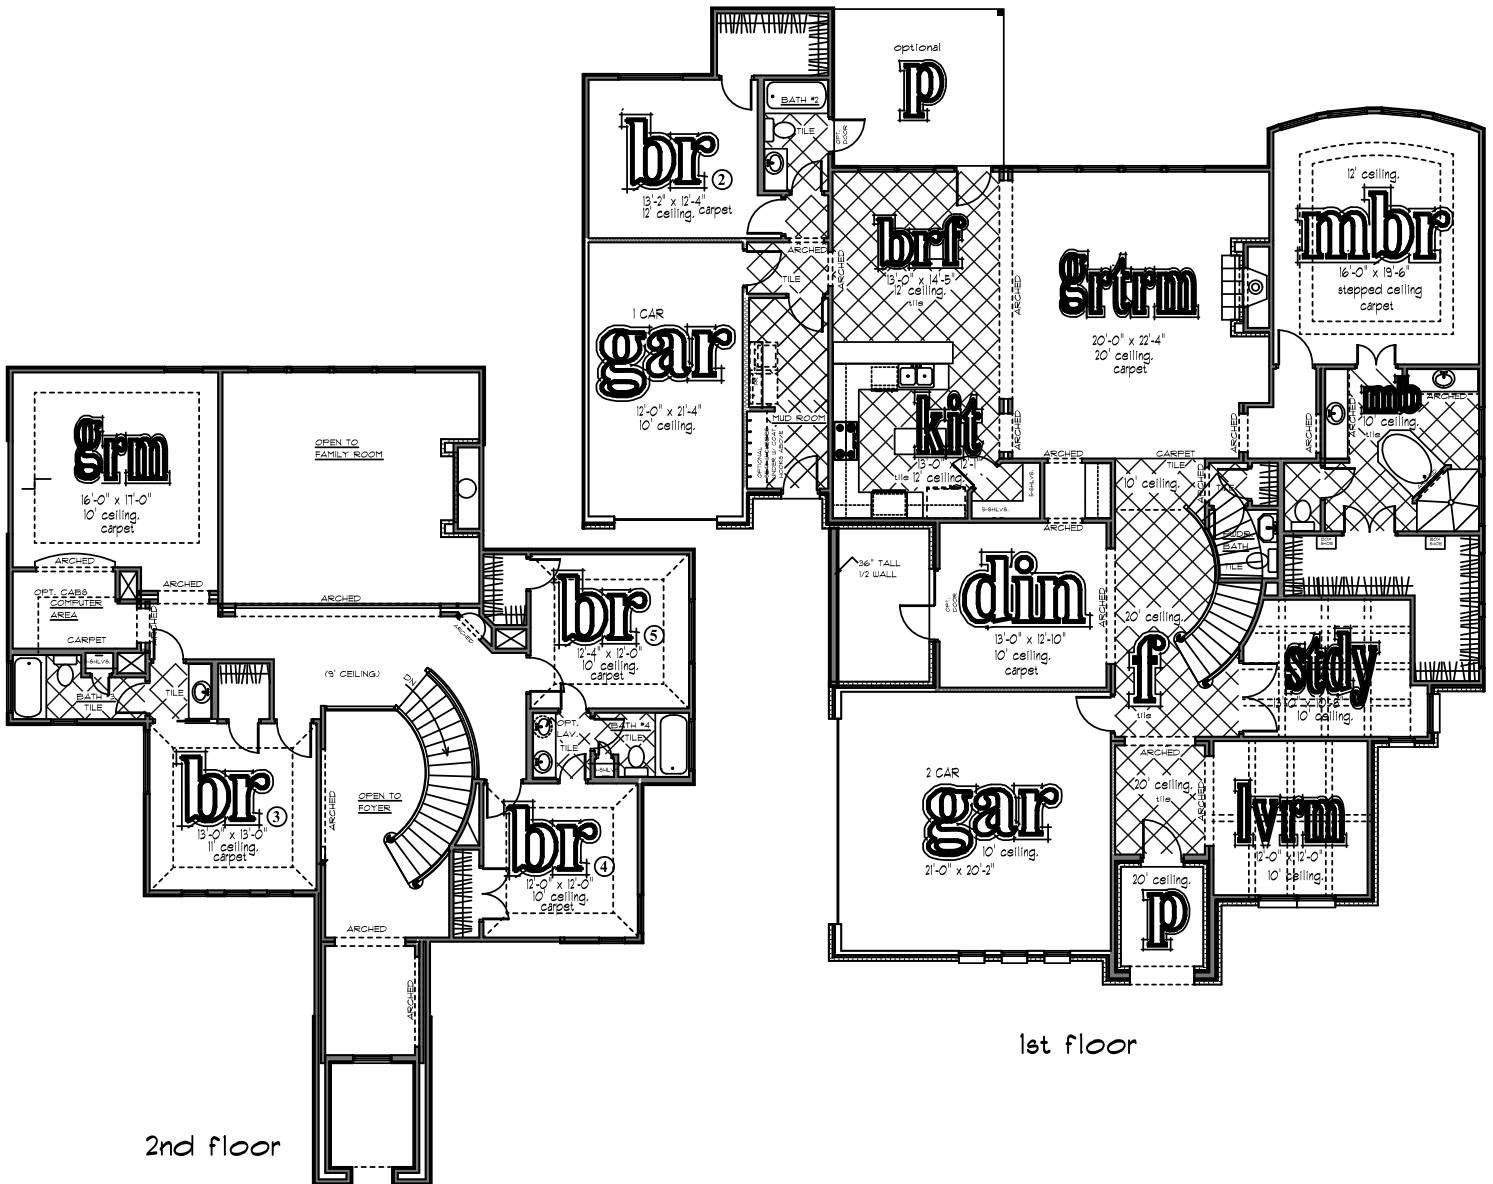

# the miramar

sonoma verde  
4089 sq. ft. living area

creating practical luxury

front

Square footage and dimensions are approximate. Floorplans are the artist's concept and may vary. All features are subject to change without notice.