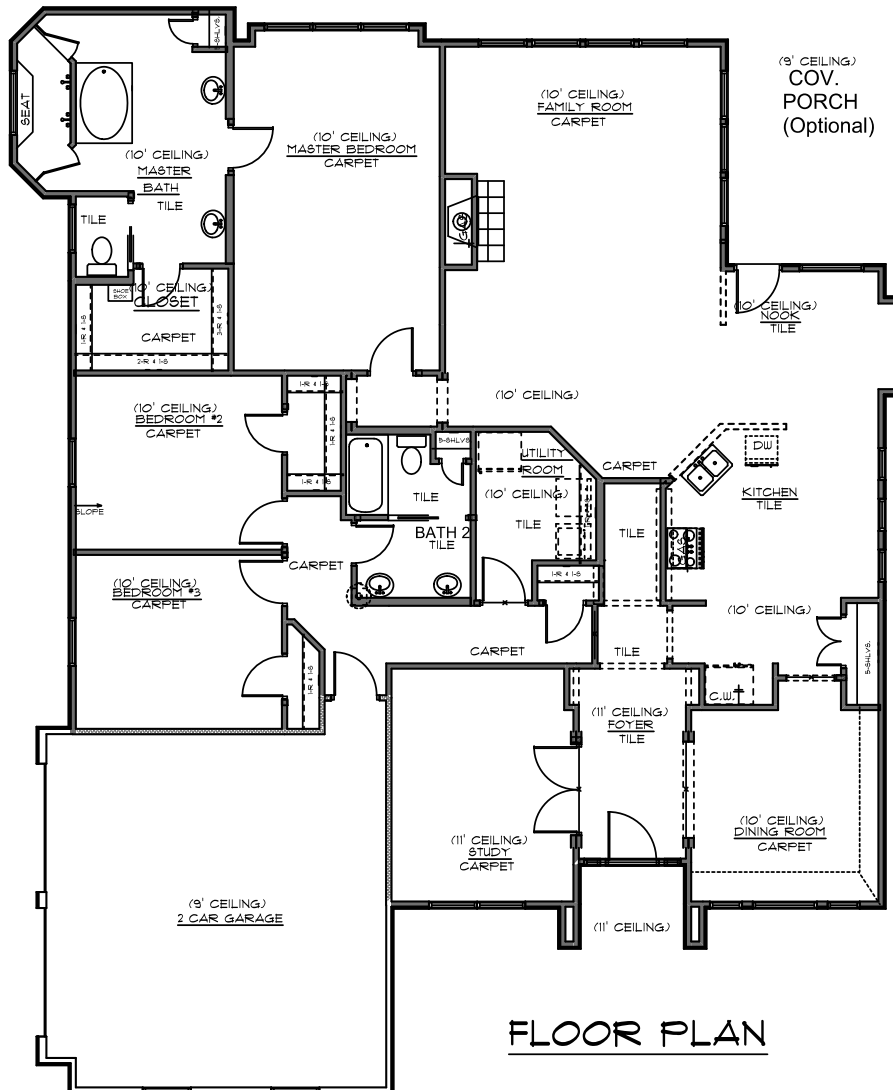

# The Cazador

2,420 sq. ft.

FRONT ELEVATION

FLOOR PLAN