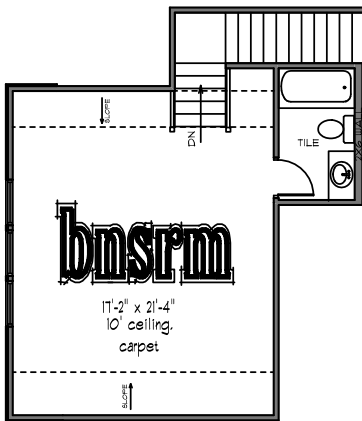

the brighton

White Stone
Custom Homes®
creating practical luxury

2500 sq. ft. living area

front

optional master bath

optional
bonusroom
440 sq. ft.

floorplan