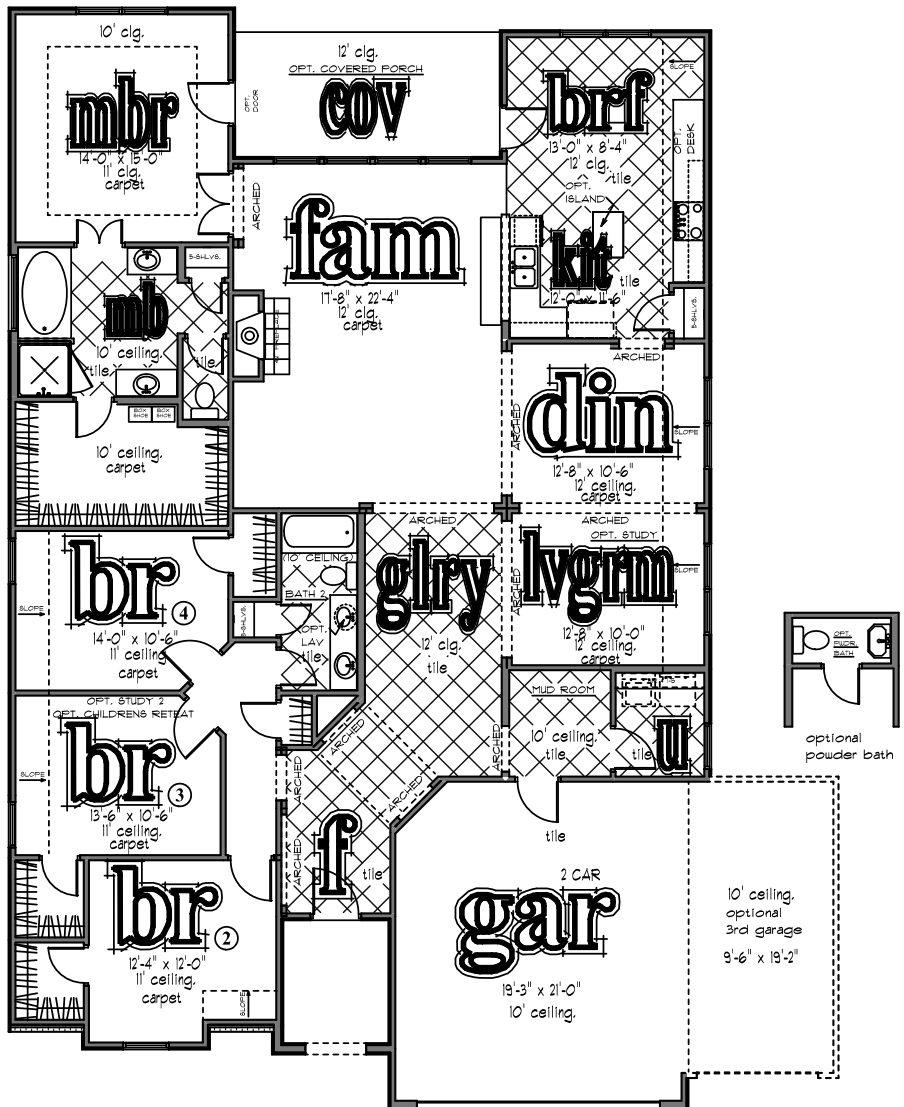

the brighton

White Stone
Custom Homes®
creating practical luxury

2500 sq. ft. living area

front

optional master bath

optional
bonusroom
440 sq. ft.

floorplan