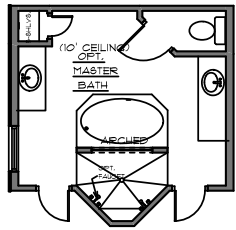

the brighton

White Stone
Custom Homes®
creating practical luxury

2500 sq. ft. living area

front

optional master bath

optional
bonusroom
440 sq. ft.

floorplan