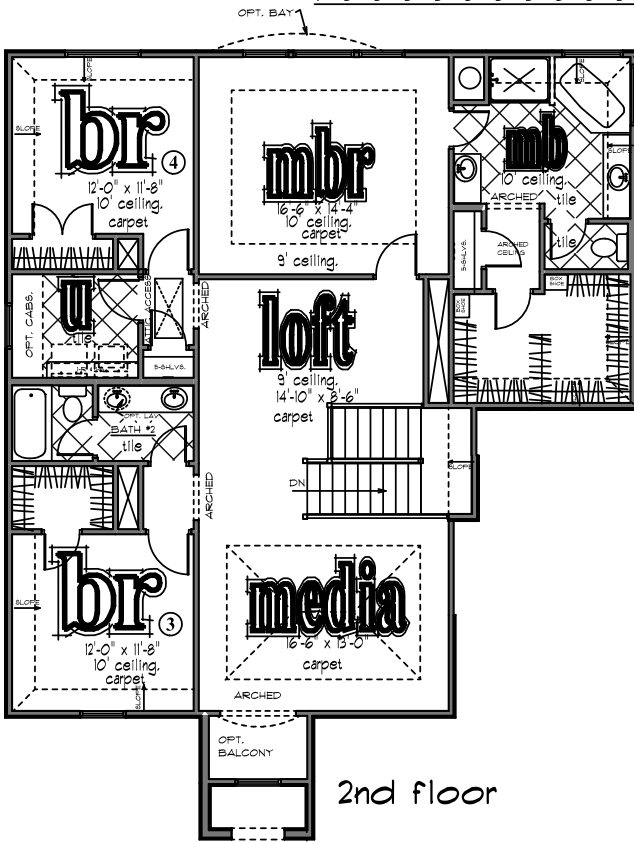

# the bennington

**White Stone**  
Custom Homes®  
creating practical luxury

3165 sq. ft. living area

front

Square footage and dimensions are approximate. Floorplans are the artist's concept and may vary. Features are subject to change without notice.