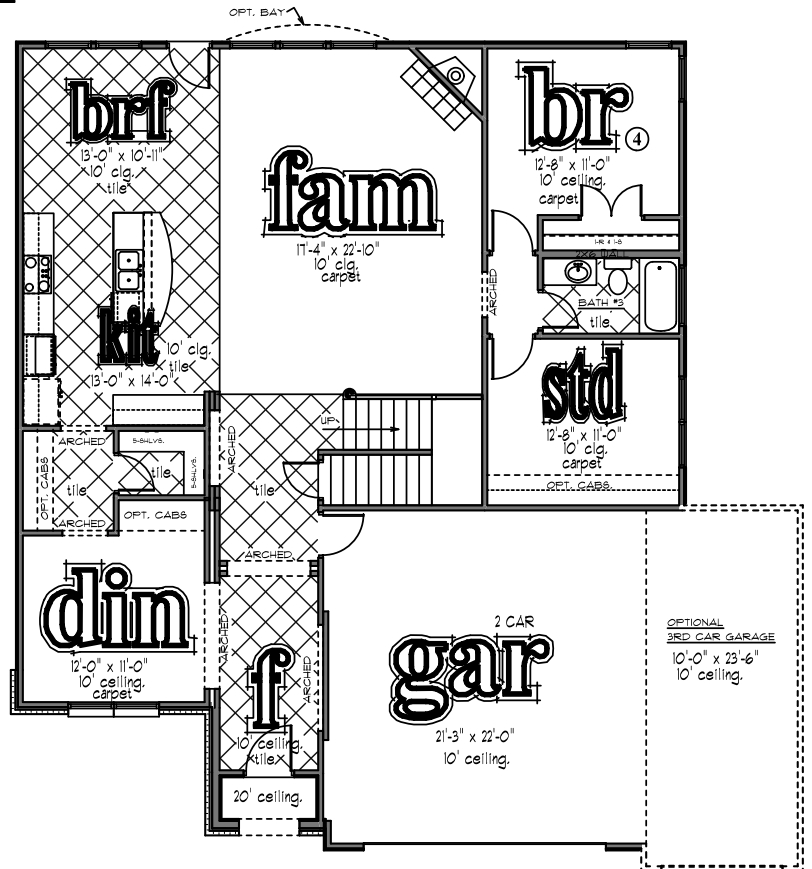

# the bennington

**White Stone**  
Custom Homes®  
creating practical luxury

3165 sq. ft. living area

front

Square footage and dimensions are approximate. Floorplans are the artist's concept and may vary. Features are subject to change without notice.