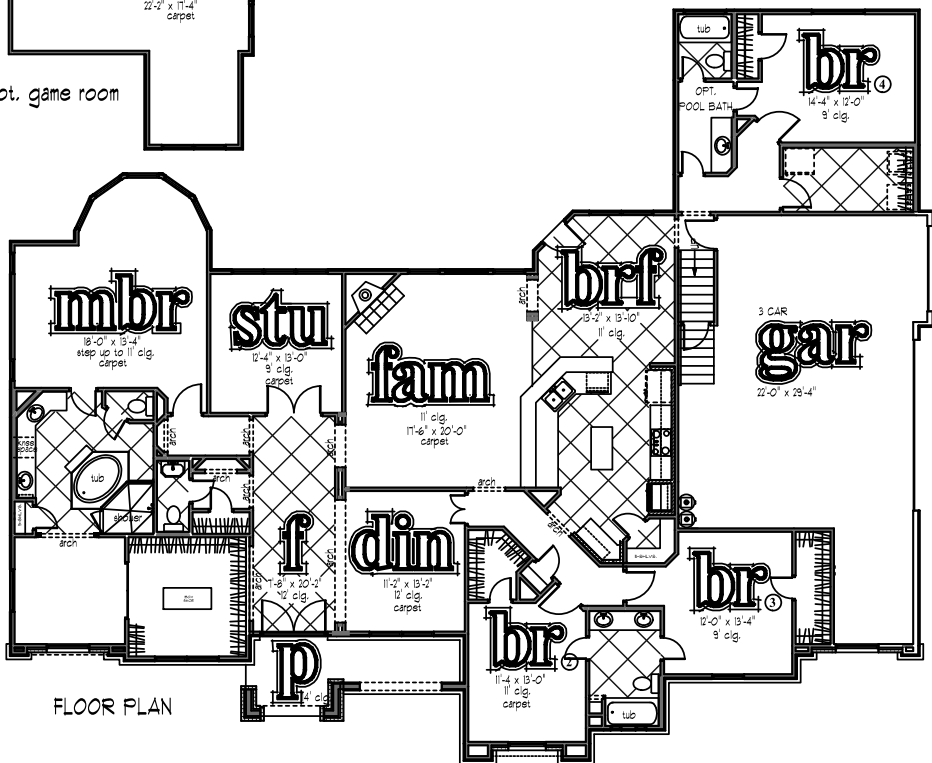

the barcelona

The Enclave of Garden Ridge
3183 sq. ft. living area

FRONT

FLOOR PLAN