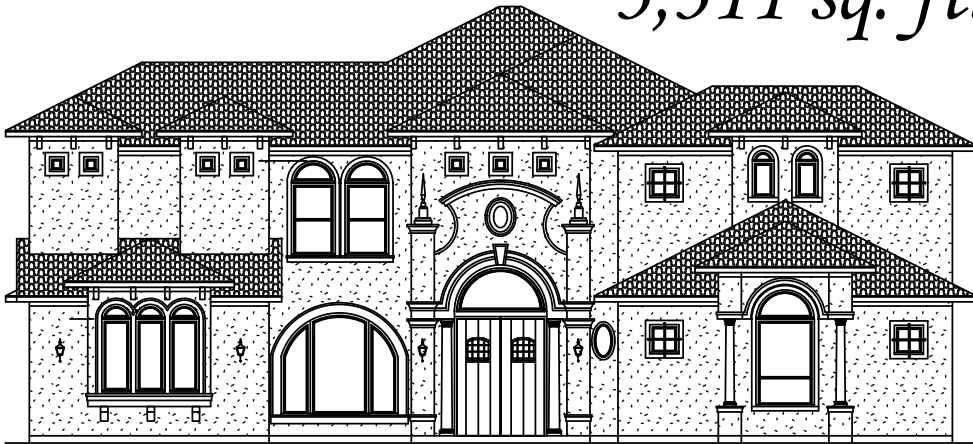

The Avalon

3,311 sq. ft.

FRONT ELEVATION