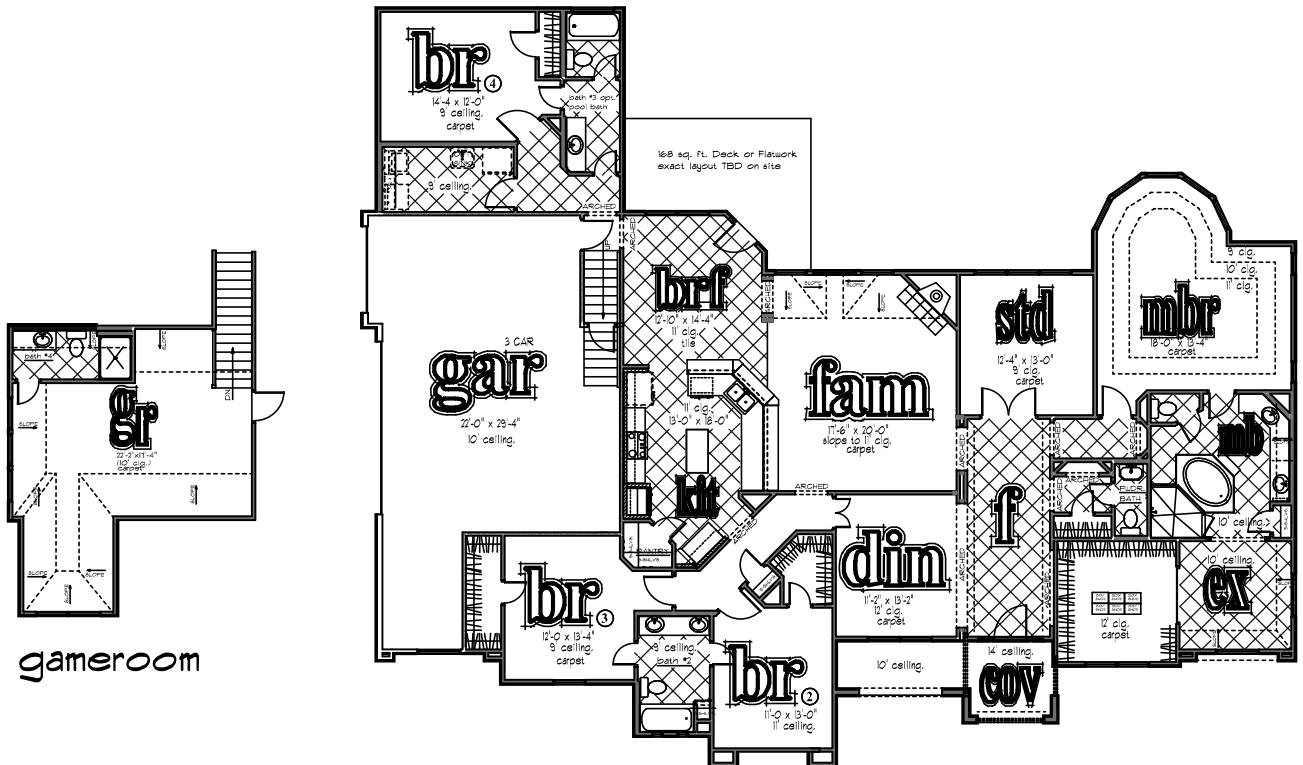

# the barcelona

@ cavalo creek  
sq. ft. living area

front

floorplan

Square footage and dimensions are approximate. Floorplans are the artist's concept and may vary. All features are subject to change without notice.