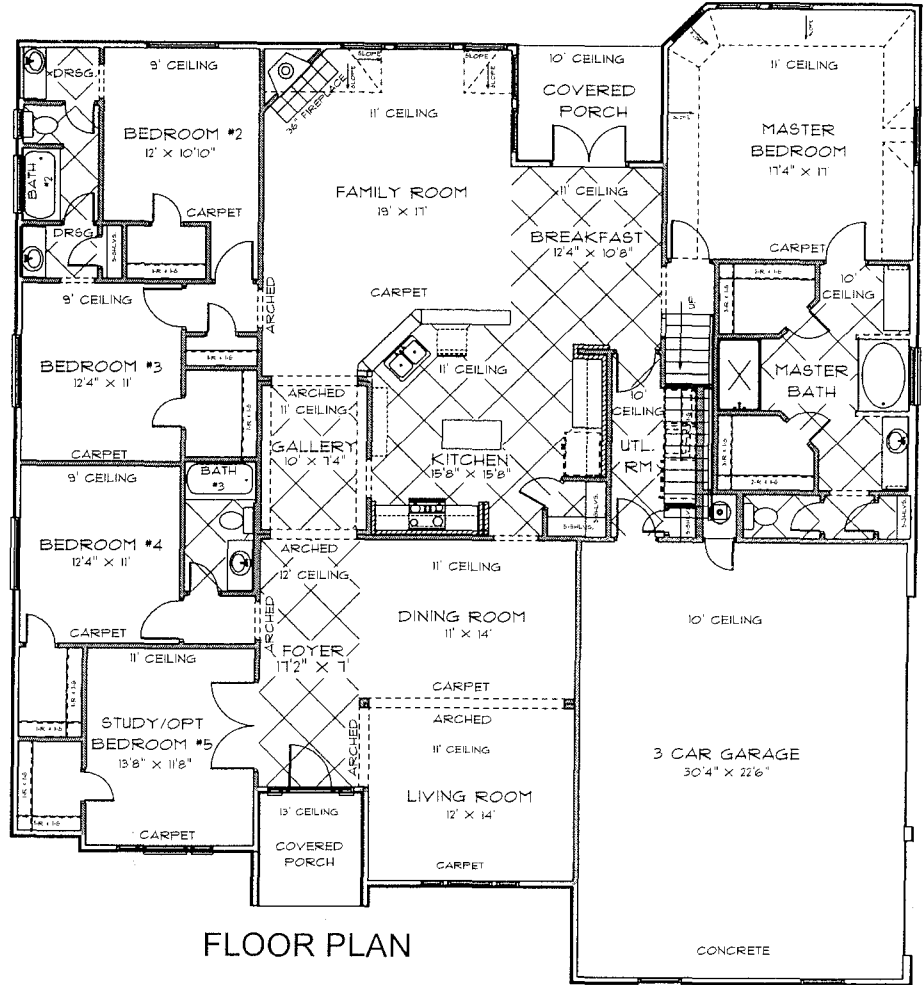

Special Features:

- 3,042 sq. ft.
- 4 Bedrooms 3 Full Baths
- Study
- Rock Fireplace
- Alarm System
- Sprinkler System
- Prewired for Surround System
- Rock Kitchen
- Corian Countertops
- Whirlpool Appliances
- Stairs not included as shown on plan
- Covered Patio - Wood Deck
- Great Wood Lot - 1.42 acres